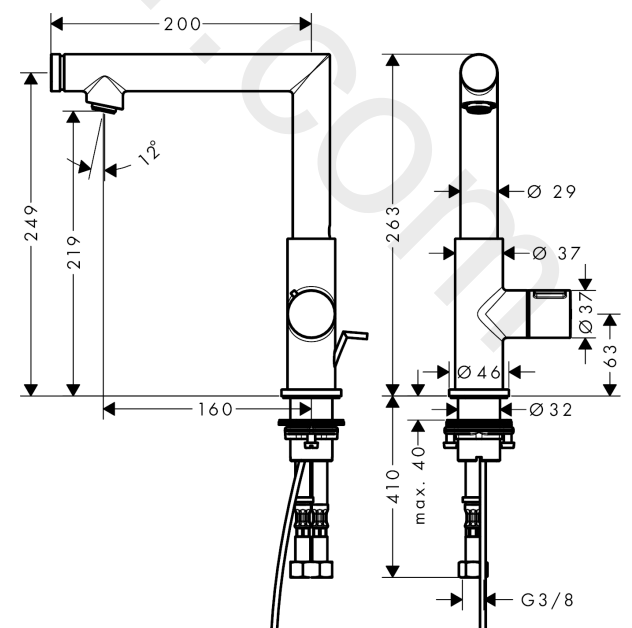

Scale drawing