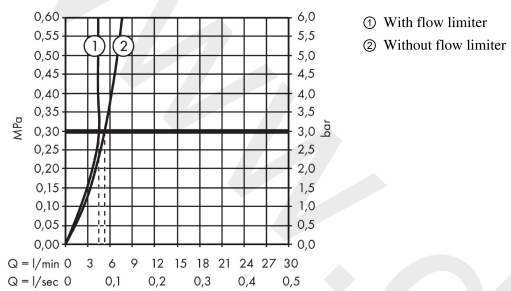

AXOR Uno
Basin mixer Select 220 with pop-up waste set
 Finish: **Chrome** Article Number: **45016000**

product features

- consists of: Basin mixer, waste set
- ComfortZone 220
- projection: 160 mm
- spout height: 219 mm
- swivel range 110°
- spray type: normal spray
- maximum flow rate at 3 bar: 5 l/min
- Start/stop valve to operate the functions
- temperature limitation adjustable
- separation of temperature control and open/close
- suitable for continuous flow water heaters
- pop-up waste set G 1¼
- connection type: G ¾ connections
- connection dimension: DN15
- EU taxonomy: max. 6 l/min - Substantial Contribution (SC)
- WRAS 2212071
- WRAS 2212071 - Approval letter

Article Details

Price excl. VAT

716,67 £

Technology

Product image

Scale drawing

AXOR Uno
Basin mixer Select 220 with pop-up waste set
 Finish: **Chrome** Article Number: **45016000**

Flowchart