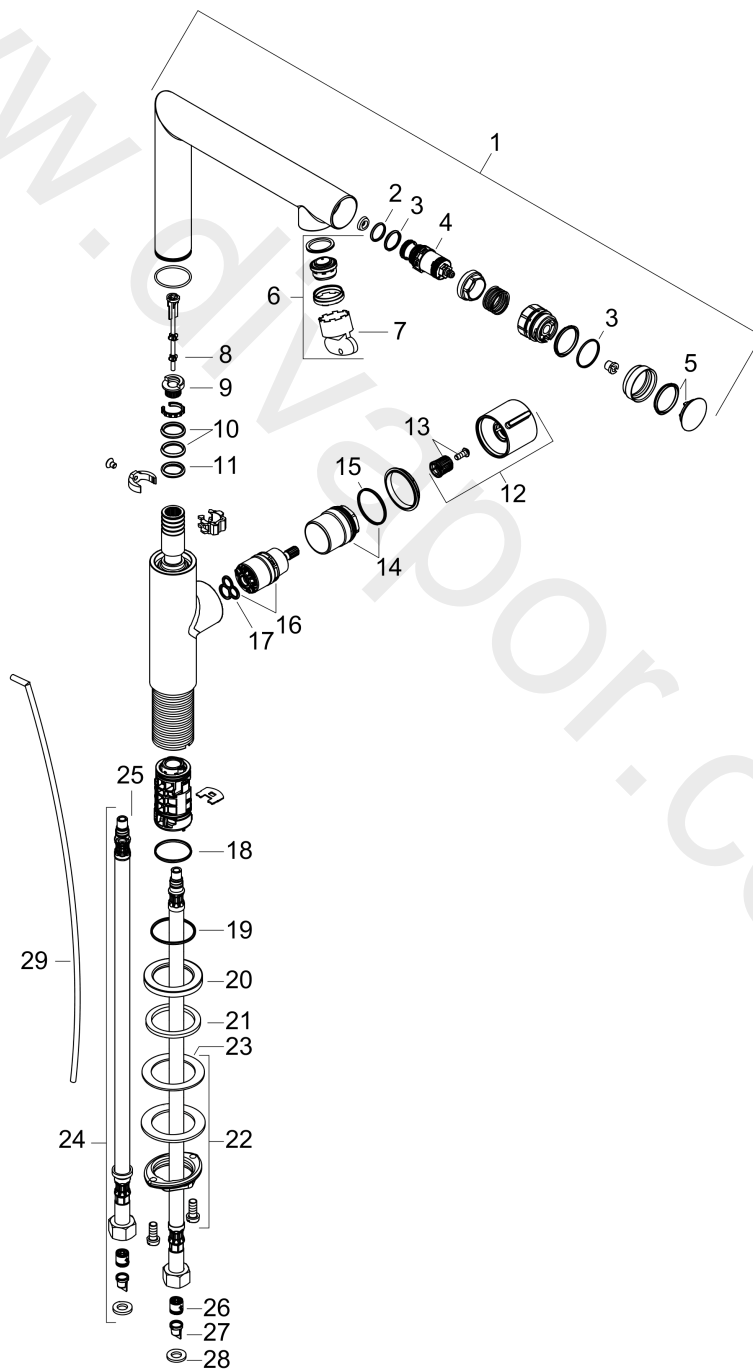

AXOR Uno
Basin mixer Select 220 with pop-up waste set
Finish: **Chrome** Article Number: **45016000**

Exploded Drawing

Year of production: >04/17

AXOR Uno
Basin mixer Select 220 with pop-up waste set
Finish: **Chrome** Article Number: **45016000**

Spare part list

Year of production: >04/17

Pos.		Article Number	Price	PU
1	spout cpl.	93122000	£ 224,00	1
2	O-ring 13x1,5	98475000	£ 3,30	1
3	O-Ring 14x1,5	98201000	£ 3,30	1
4	shut off unit	92980000	£ 51,00	1
5	cover	92566000	£ 16,10	1
6	aerator M24x1 (5 l/min)	92996000	£ 35,00	1
7	service tool	95661000	£ 6,10	1
8	tappet	92505000	£ 6,10	1
9	set of locating rings (110° / 150°)	98486000	£ 16,10	1
10	O-Ring 14x2,5	98189000	£ 3,30	1
11	O-ring 11x3	92481000	£ 3,30	1
12	handle	93125000	£ 51,00	1
13	handle fixing set	98932000	£ 16,10	1
14	nut	93086000	-	1
15	O-ring 27x1,5	92527000	£ 13,30	1
16	cartridge, assy	92970000	£ 64,00	1
17	seal	98865000	£ 35,00	1
18	O-ring 26x1,5	98390000	£ 3,30	1
19	O-ring 30x1,5	98433000	£ 3,30	1
20	escutcheon Ø 46 mm	95268000	£ 25,00	1
21	flat seal	98749000	£ 6,10	1
22	fixing set (Ø 32)	13961000	£ 25,00	1
23	lever collar	97548000	£ 3,30	1
24	connection hose 600 mm M8x0,75 G3/8	95664000	£ 35,00	1
25	O-ring 7x1,5	98422000	£ 3,30	1
26	non return valve DW 10	96456000	£ 9,00	1
27	filter	92532000	£ 9,00	1
28	sealing set	92533000	£ 3,30	1
29	pull rod	97158000	£ 25,00	1
a	pop up waste	94139000	£ 96,00	1
b	fixation extension 35 mm	13898000	£ 79,00	1