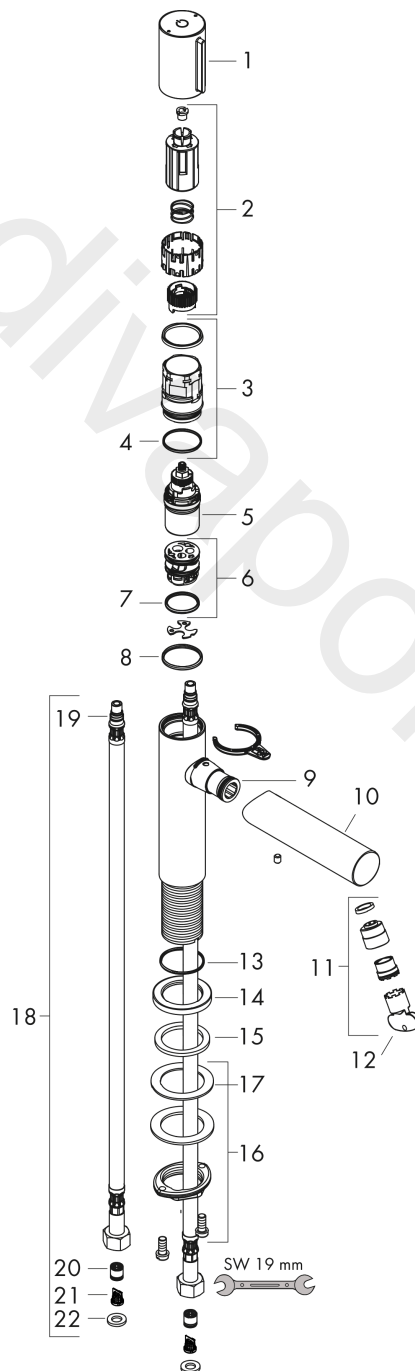

AXOR Uno
Basin mixer Select 80 with waste set
 Surfaces: Article Number: **45015000**

Exploded Drawing

Year of production: **04/17 - 02/18**

AXOR Uno
Basin mixer Select 80 with waste set
 Surfaces: Article Number: **45015000**

Spare part list

Year of production: **04/17 - 02/18**

| Pos. | | Article Number | Price | PU |
|------|-------------------------------------|----------------|----------|----|
| 1 | handle | 92897000 | £ 51,00 | 1 |
| 2 | adapter for handle | 92526000 | £ 25,00 | 1 |
| 3 | nut | 92528000 | £ 64,00 | 1 |
| 4 | O-ring 27x1,5 | 92527000 | £ 13,30 | 1 |
| 5 | cartridge, assy | 92529000 | £ 110,00 | 1 |
| 6 | adapter for cartridge | 98866000 | £ 35,00 | 1 |
| 7 | O-ring 23x2 | 98398000 | £ 3,30 | 1 |
| 8 | O-Ring 28x2 | 98194000 | £ 3,30 | 1 |
| 9 | O-ring 16x2 | 98133000 | £ 3,30 | 1 |
| 10 | spout cpl. | 92892000 | £ 224,00 | 1 |
| 11 | aerator laminar M18x1 (5 l/min) | 92896000 | £ 51,00 | 1 |
| 12 | special tool | 98987000 | £ 9,00 | 1 |
| 13 | O-ring 30x1,5 | 98433000 | £ 3,30 | 1 |
| 14 | escutcheon Ø 46 mm | 95268000 | £ 25,00 | 1 |
| 15 | flat seal | 98749000 | £ 6,10 | 1 |
| 16 | fixing set (Ø 32) | 13961000 | £ 25,00 | 1 |
| 17 | lever collar | 97548000 | £ 3,30 | 1 |
| 18 | connection hose 450 mm M8x0,75 G3/8 | 93405000 | £ 43,00 | 1 |
| 19 | O-ring 7x1,5 | 98422000 | £ 3,30 | 1 |
| 20 | non return valve DW 10 | 96456000 | £ 9,00 | 1 |
| 21 | filter | 92532000 | £ 9,00 | 1 |
| 22 | sealing set | 92533000 | £ 3,30 | 1 |
| a | waste | 50001000 | £ 71,00 | 1 |
| b | fixation extension 35 mm | 13898000 | £ 79,00 | 1 |