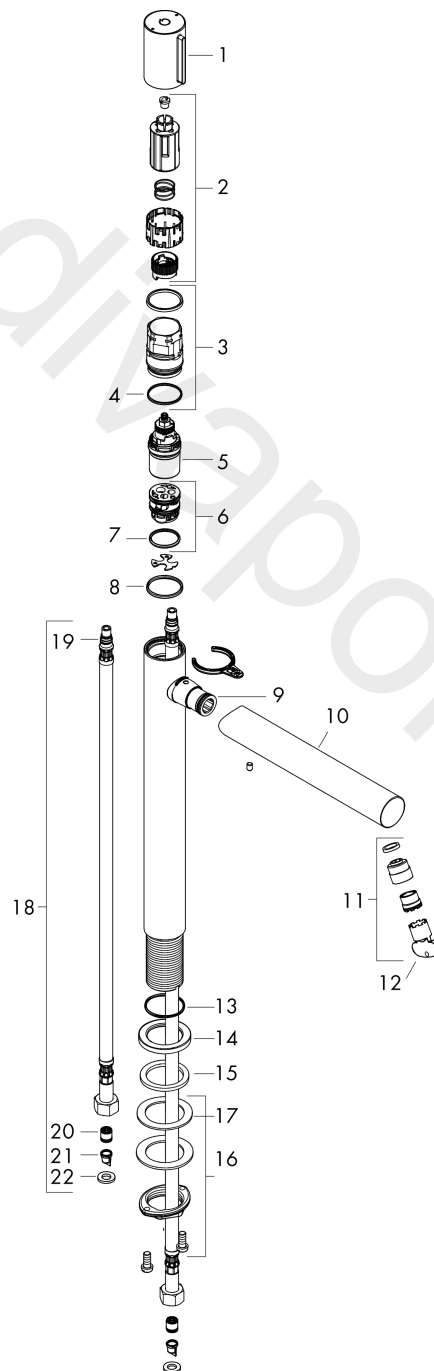

AXOR Uno
Basin mixer Select 260 for wash bowls with waste set
Surfaces: Article Number: **45014930**

Exploded Drawing

Year of production: **04/17 - 02/18**

AXOR Uno
Basin mixer Select 260 for wash bowls with waste set
 Surfaces: Article Number: **45014930**

Spare part list

Year of production: **04/17 - 02/18**

Pos.		Article Number	Price	PU
1	handle	92897930	£ 79,00	1
2	adapter for handle	92526000	£ 25,00	1
3	nut	92528000	£ 64,00	1
4	O-ring 27x1,5	92527000	£ 13,30	1
5	cartridge, assy	92529000	£ 110,00	1
6	adapter for cartridge	98866000	£ 35,00	1
7	O-ring 23x2	98398000	£ 3,30	1
8	O-Ring 28x2	98194000	£ 3,30	1
9	O-ring 16x2	98133000	£ 3,30	1
10	spout cpl.	92894930	£ 224,00	1
11	aerator laminar M18x1 (5 l/min)	92896930	£ 79,00	1
12	special tool	98987000	£ 9,00	1
13	O-ring 30x1,5	98433000	£ 3,30	1
14	escutcheon Ø 46 mm	95268930	£ 43,00	1
15	flat seal	98749000	£ 6,10	1
16	fixing set (Ø 32)	13961000	£ 25,00	1
17	lever collar	97548000	£ 3,30	1
18	connection hose 900 mm M8x0,75 G3/8	92898000	£ 51,00	1
19	O-ring 7x1,5	98422000	£ 3,30	1
20	non return valve DW 10	96456000	£ 9,00	1
21	filter	92532000	£ 9,00	1
22	sealing set	92533000	£ 3,30	1
a	waste	50001930	£ 106,56	1
b	fixation extension 35 mm	13898000	£ 79,00	1