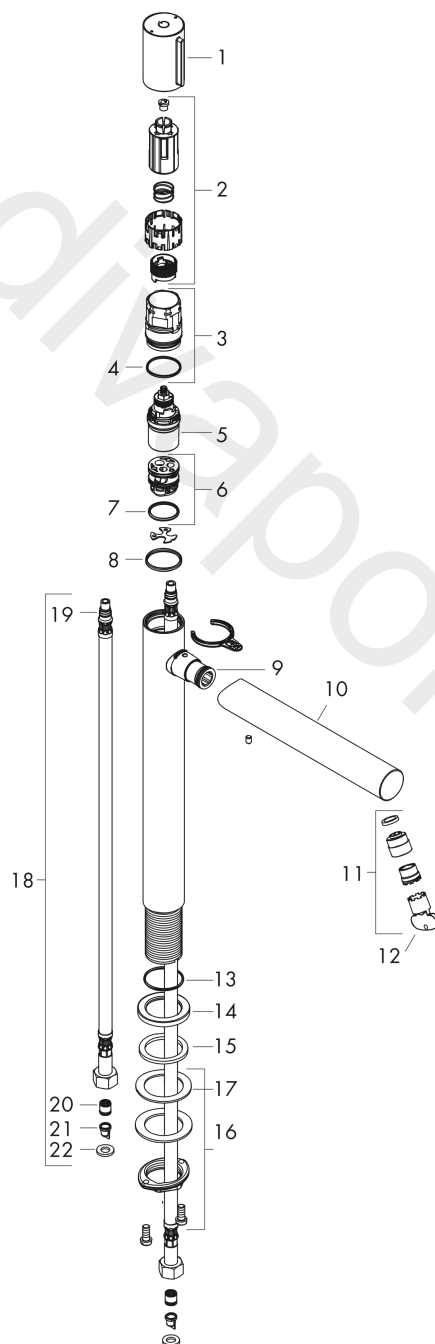

AXOR Uno
Basin mixer Select 260 for wash bowls with waste set
Surfaces: Article Number: **45014930**

Exploded Drawing

Year of production: **03/18 - 12/20**

AXOR Uno
Basin mixer Select 260 for wash bowls with waste set
 Surfaces: Article Number: **45014930**

Spare part list

Year of production: **03/18 - 12/20**

Pos.		Article Number	Price	PU
1	handle	92897930	£ 79,00	1
2	adapter for handle	92526000	£ 25,00	1
3	nut	92528000	£ 64,00	1
4	O-ring 27x1,5	92527000	£ 13,30	1
5	cartridge, assy	92529000	£ 110,00	1
6	adapter for cartridge	98866000	£ 35,00	1
7	O-ring 23x2	98398000	£ 3,30	1
8	O-Ring 28x2	98194000	£ 3,30	1
9	O-ring 16x2	98133000	£ 3,30	1
10	spout cpl.	92894930	£ 224,00	1
11	aerator laminar M18x1 (5 l/min)	92896930	£ 79,00	1
12	special tool	98987000	£ 9,00	1
13	O-ring 30x1,5	98433000	£ 3,30	1
14	escutcheon Ø 46 mm	95268930	£ 43,00	1
15	flat seal	98749000	£ 6,10	1
16	fixing set (Ø 32)	13961000	£ 25,00	1
17	lever collar	97548000	£ 3,30	1
18	connection hose 900 mm M8x0,75 G3/8	92898000	£ 51,00	1
19	O-ring 7x1,5	98422000	£ 3,30	1
20	non return valve DW 10	96456000	£ 9,00	1
21	filter	92532000	£ 9,00	1
22	sealing set	92533000	£ 3,30	1
a	waste	50001930	£ 106,56	1
b	fixation extension 35 mm	13898000	£ 79,00	1