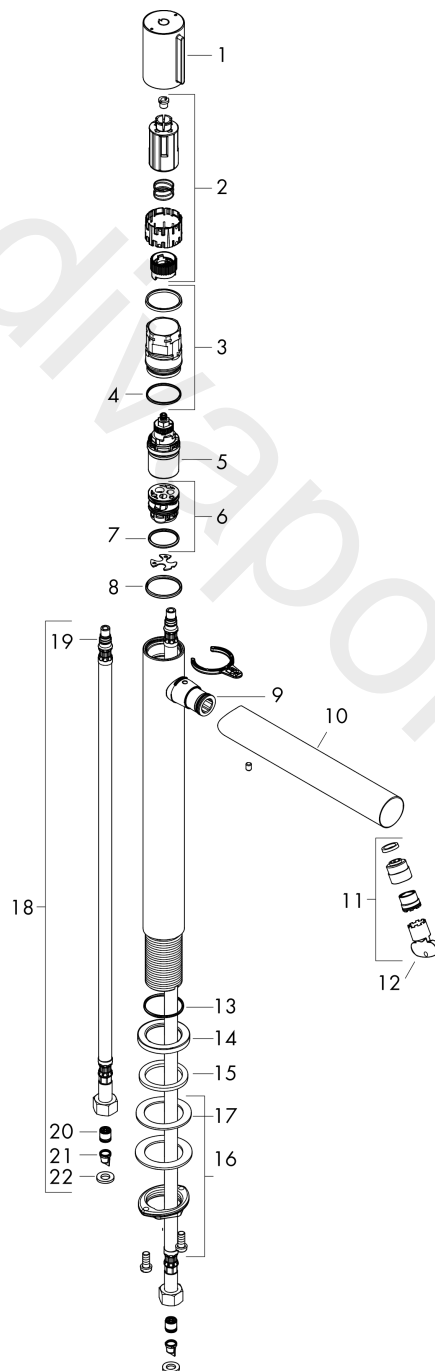

**AXOR Uno**  
**Basin mixer Select 260 for wash bowls with waste set**  
Surfaces: Article Number: **45014820**

## Exploded Drawing

Year of production: **04/17 - 02/18**

**AXOR Uno**  
**Basin mixer Select 260 for wash bowls with waste set**  
 Surfaces: Article Number: **45014820**

## Spare part list

Year of production: **04/17 - 02/18**

Pos.		Article Number	Price	PU
1	handle	92897820	£ 79,00	1
2	adapter for handle	92526000	£ 25,00	1
3	nut	92528000	£ 64,00	1
4	O-ring 27x1,5	92527000	£ 13,30	1
5	cartridge, assy	92529000	£ 110,00	1
6	adapter for cartridge	98866000	£ 35,00	1
7	O-ring 23x2	98398000	£ 3,30	1
8	O-Ring 28x2	98194000	£ 3,30	1
9	O-ring 16x2	98133000	£ 3,30	1
10	spout cpl.	92894820	£ 224,00	1
11	aerator laminar M18x1 (5 l/min)	92896820	£ 79,00	1
12	special tool	98987000	£ 9,00	1
13	O-ring 30x1,5	98433000	£ 3,30	1
14	escutcheon Ø 46 mm	95268820	£ 43,00	1
15	flat seal	98749000	£ 6,10	1
16	fixing set (Ø 32)	13961000	£ 25,00	1
17	lever collar	97548000	£ 3,30	1
18	connection hose 900 mm M8x0,75 G3/8	92898000	£ 51,00	1
19	O-ring 7x1,5	98422000	£ 3,30	1
20	non return valve DW 10	96456000	£ 9,00	1
21	filter	92532000	£ 9,00	1
22	sealing set	92533000	£ 3,30	1
a	waste	50001820	£ 106,56	1
b	fixation extension 35 mm	13898000	£ 79,00	1