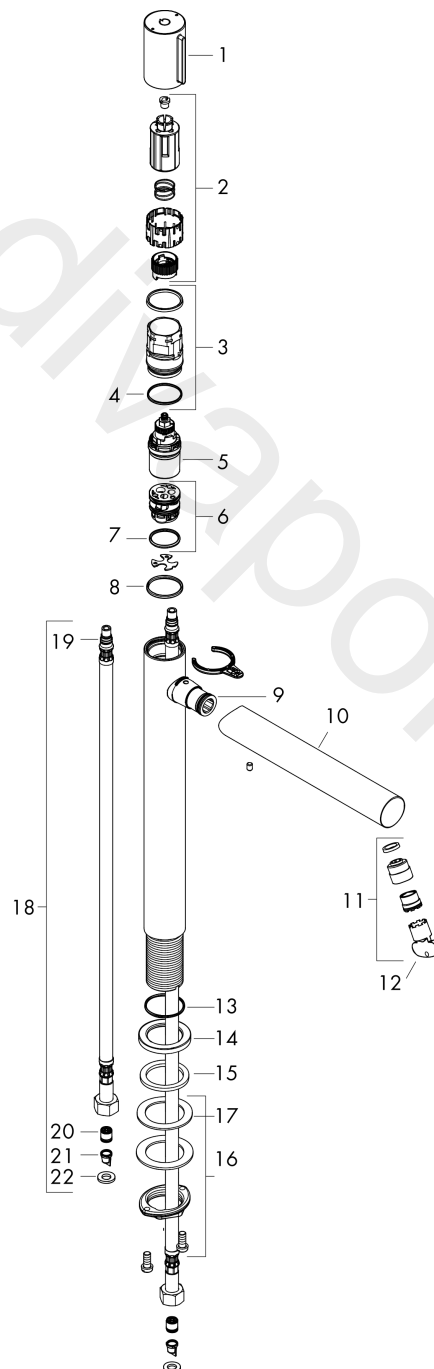

**AXOR Uno**  
**Basin mixer Select 260 for wash bowls with waste set**  
Surfaces: Article Number: **45014000**

## Exploded Drawing

Year of production: **04/17 - 02/18**

**AXOR Uno**  
**Basin mixer Select 260 for wash bowls with waste set**  
 Surfaces: Article Number: **45014000**

## Spare part list

Year of production: **04/17 - 02/18**

Pos.		Article Number	Price	PU
1	handle	92897000	£ 51,00	1
2	adapter for handle	92526000	£ 25,00	1
3	nut	92528000	£ 64,00	1
4	O-ring 27x1,5	92527000	£ 13,30	1
5	cartridge, assy	92529000	£ 110,00	1
6	adapter for cartridge	98866000	£ 35,00	1
7	O-ring 23x2	98398000	£ 3,30	1
8	O-Ring 28x2	98194000	£ 3,30	1
9	O-ring 16x2	98133000	£ 3,30	1
10	spout cpl.	92894000	£ 173,00	1
11	aerator laminar M18x1 (5 l/min)	92896000	£ 51,00	1
12	special tool	98987000	£ 9,00	1
13	O-ring 30x1,5	98433000	£ 3,30	1
14	escutcheon Ø 46 mm	95268000	£ 25,00	1
15	flat seal	98749000	£ 6,10	1
16	fixing set (Ø 32)	13961000	£ 25,00	1
17	lever collar	97548000	£ 3,30	1
18	connection hose 900 mm M8x0,75 G3/8	92898000	£ 51,00	1
19	O-ring 7x1,5	98422000	£ 3,30	1
20	non return valve DW 10	96456000	£ 9,00	1
21	filter	92532000	£ 9,00	1
22	sealing set	92533000	£ 3,30	1
a	waste	50001000	£ 71,00	1
b	fixation extension 35 mm	13898000	£ 79,00	1