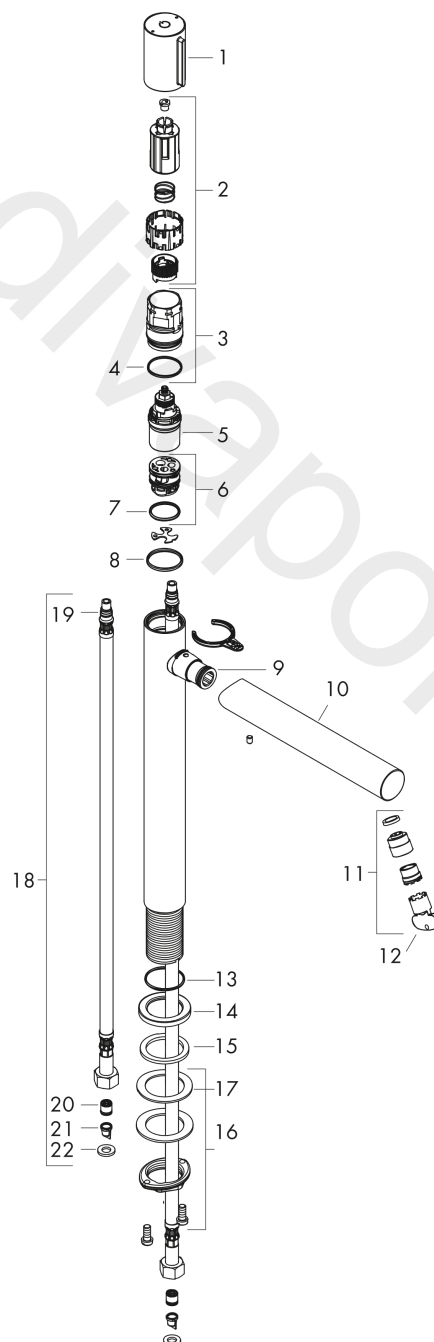

AXOR Uno
Basin mixer Select 260 for wash bowls with waste set
Finish: **Chrome** Article Number: **45014000**

Exploded Drawing

Year of production: >03/18

AXOR Uno
Basin mixer Select 260 for wash bowls with waste set
Finish: **Chrome** Article Number: **45014000**

Spare part list

Year of production: >03/18

Pos.		Article Number	Price	PU
1	handle	92897000	£ 51,00	1
2	adapter for handle	92526000	£ 25,00	1
3	nut	92528000	£ 64,00	1
4	O-ring 27x1,5	92527000	£ 13,30	1
5	cartridge, assy	92529000	£ 110,00	1
6	adapter for cartridge	98866000	£ 35,00	1
7	O-ring 23x2	98398000	£ 3,30	1
8	O-Ring 28x2	98194000	£ 3,30	1
9	O-ring 16x2	98133000	£ 3,30	1
10	spout cpl.	92894000	£ 173,00	1
11	aerator laminar M18x1 (5 l/min)	92896000	£ 51,00	1
12	special tool	98987000	£ 9,00	1
13	O-ring 30x1,5	98433000	£ 3,30	1
14	escutcheon Ø 46 mm	95268000	£ 25,00	1
15	flat seal	98749000	£ 6,10	1
16	fixing set (Ø 32)	13961000	£ 25,00	1
17	lever collar	97548000	£ 3,30	1
18	connection hose 900 mm M8x0,75 G3/8	92898000	£ 51,00	1
19	O-ring 7x1,5	98422000	£ 3,30	1
20	non return valve DW 10	96456000	£ 9,00	1
21	filter	92532000	£ 9,00	1
22	sealing set	92533000	£ 3,30	1
a	waste	50001000	£ 71,00	1
b	fixation extension 35 mm	13898000	£ 79,00	1