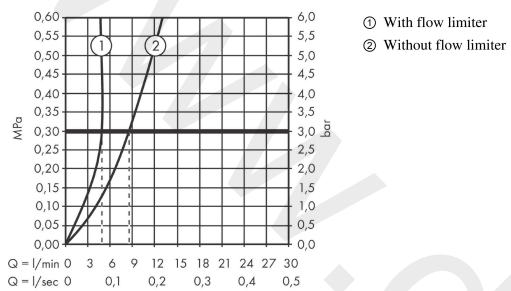

AXOR Uno
Basin mixer Select 260 for wash bowls with waste set
 Finish: **Chrome** Article Number: **45014000**

product features

- consists of: Basin mixer, waste set
- ComfortZone 260
- projection: 198 mm
- spout height: 259 mm
- handle variant: cylinder handle
- spray type: laminar spray
- maximum flow rate at 3 bar: 5 l/min
- Select cartridge with temperature control
- temperature limitation adjustable
- suitable for continuous flow water heaters
- non-closing waste set
- connection type: G 3/8 connections
- connection dimension: DN15
- EU taxonomy: max. 6 l/min - Substantial Contribution (SC) possible
- WRAS 2305010
- WRAS 2305010 - Approval letter 2305010

Article Details

Price excl. VAT

725,00 £

Technology

Product image

Scale drawing

AXOR Uno
Basin mixer Select 260 for wash bowls with waste set
Finish: **Chrome** Article Number: **45014000**

Flowchart