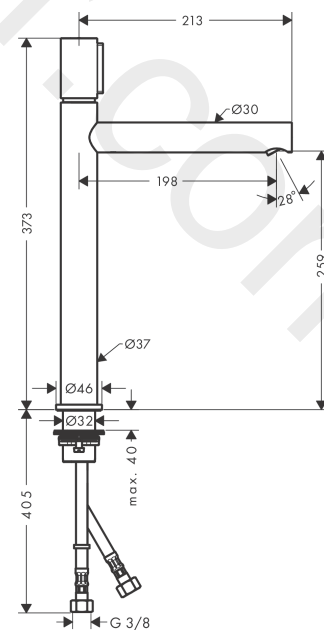

AXOR Uno
Basin mixer Select 260 for wash bowls with waste set
 Finish: **Chrome** Article Number: **45014000**

product features

- consists of: Basin mixer, waste set
- ComfortZone 260
- projection: 198 mm
- spout height: 259 mm
- handle variant: cylinder handle
- spray type: laminar spray
- maximum flow rate at 3 bar: 5 l/min
- Select cartridge with temperature control
- temperature limitation adjustable
- suitable for continuous flow water heaters
- non-closing waste set
- connection type: G 3/8 connections
- connection dimension: DN15
- EU taxonomy: max. 6 l/min - Substantial Contribution (SC) possible
- WRAS 2305010
- WRAS 2305010 - Approval letter 2305010

Article Details

Price excl. VAT

725,00 £

Technology

Product image

Scale drawing

AXOR Uno
Basin mixer Select 260 for wash bowls with waste set
Finish: **Chrome** Article Number: **45014000**

Flowchart

Spare part list

Year of production: >03/18

Pos.		Article Number	Price	PU
1	handle	92897000	£ 51,00	1
2	adapter for handle	92526000	£ 25,00	1
3	nut	92528000	£ 64,00	1
4	O-ring 27x1,5	92527000	£ 13,30	1
5	cartridge, assy	92529000	£ 110,00	1
6	adapter for cartridge	98866000	£ 35,00	1
7	O-ring 23x2	98398000	£ 3,30	1
8	O-Ring 28x2	98194000	£ 3,30	1
9	O-ring 16x2	98133000	£ 3,30	1
10	spout cpl.	92894000	£ 173,00	1
11	aerator laminar M18x1 (5 l/min)	92896000	£ 51,00	1
12	special tool	98987000	£ 9,00	1
13	O-ring 30x1,5	98433000	£ 3,30	1
14	escutcheon Ø 46 mm	95268000	£ 25,00	1
15	flat seal	98749000	£ 6,10	1
16	fixing set (Ø 32)	13961000	£ 25,00	1
17	lever collar	97548000	£ 3,30	1
18	connection hose 900 mm M8x0,75 G3/8	92898000	£ 51,00	1
19	O-ring 7x1,5	98422000	£ 3,30	1
20	non return valve DW 10	96456000	£ 9,00	1
21	filter	92532000	£ 9,00	1
22	sealing set	92533000	£ 3,30	1
a	waste	50001000	£ 71,00	1
b	fixation extension 35 mm	13898000	£ 79,00	1