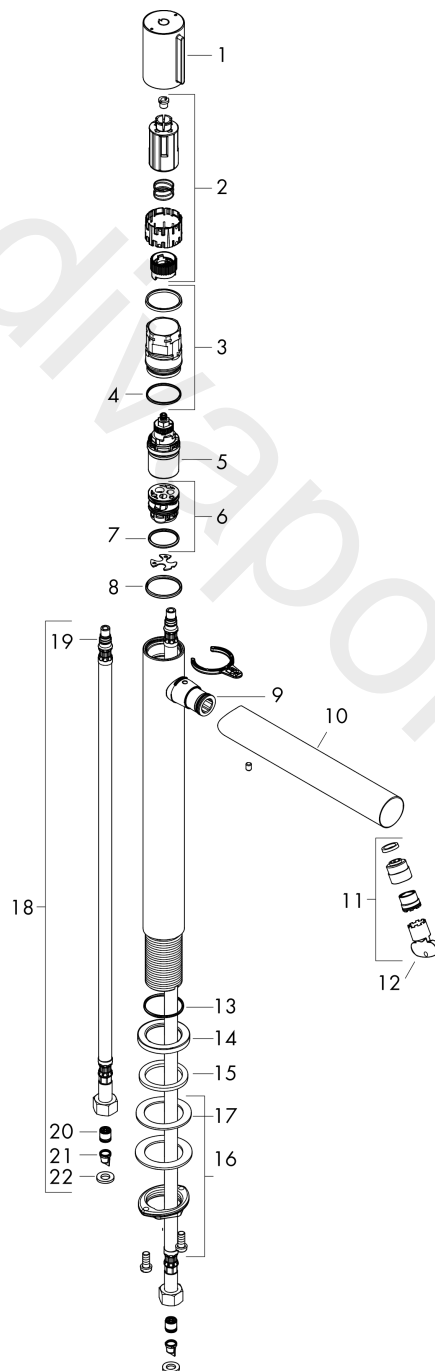

**AXOR Uno**  
**Basin mixer Select 200 for wash bowls with waste set**  
Surfaces: Article Number: **45013930**

## Exploded Drawing

Year of production: **04/17 - 02/18**

**AXOR Uno**  
**Basin mixer Select 200 for wash bowls with waste set**  
 Surfaces: Article Number: **45013930**

## Spare part list

Year of production: **04/17 - 02/18**

Pos.		Article Number	Price	PU
1	handle	92897930	£ 79,00	1
2	adapter for handle	92526000	£ 25,00	1
3	nut	92528000	£ 64,00	1
4	O-ring 27x1,5	92527000	£ 13,30	1
5	cartridge, assy	92529000	£ 110,00	1
6	adapter for cartridge	98866000	£ 35,00	1
7	O-ring 23x2	98398000	£ 3,30	1
8	O-Ring 28x2	98194000	£ 3,30	1
9	O-ring 16x2	98133000	£ 3,30	1
10	spout cpl.	92894930	£ 224,00	1
11	aerator laminar M18x1 (5 l/min)	92896930	£ 79,00	1
12	special tool	98987000	£ 9,00	1
13	O-ring 30x1,5	98433000	£ 3,30	1
14	escutcheon Ø 46 mm	95268930	£ 43,00	1
15	flat seal	98749000	£ 6,10	1
16	fixing set (Ø 32)	13961000	£ 25,00	1
17	lever collar	97548000	£ 3,30	1
18	connection hose 600 mm M8x0,75 G3/8	95664000	£ 35,00	1
19	O-ring 7x1,5	98422000	£ 3,30	1
20	non return valve DW 10	96456000	£ 9,00	1
21	filter	92532000	£ 9,00	1
22	sealing set	92533000	£ 3,30	1
a	waste	50001930	£ 106,56	1
b	fixation extension 35 mm	13898000	£ 79,00	1