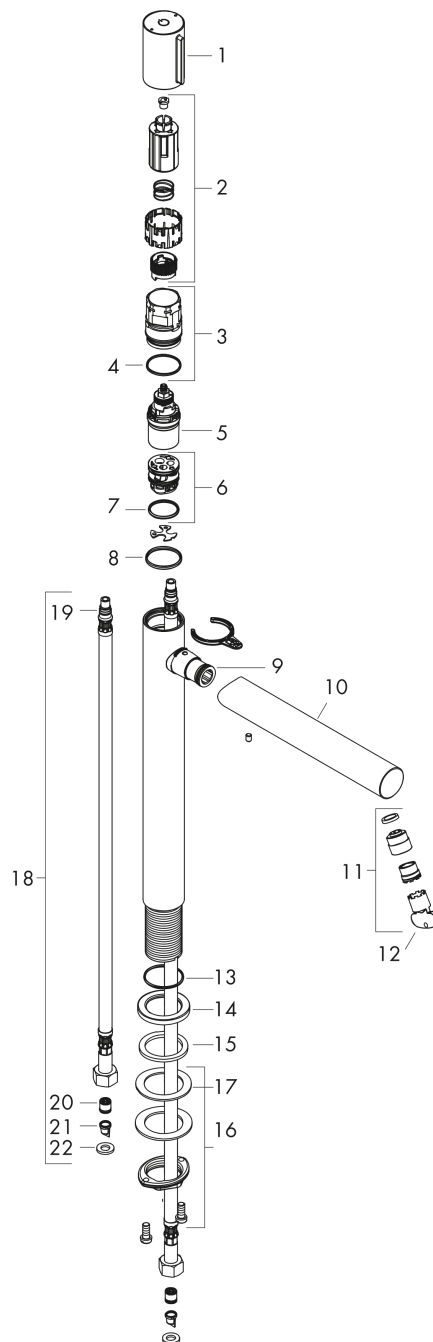

AXOR Uno
Basin mixer Select 200 for wash bowls with waste set
Surfaces: Article Number: **45013930**

Exploded Drawing

Year of production: **03/18 - 12/20**

AXOR Uno
Basin mixer Select 200 for wash bowls with waste set
 Surfaces: Article Number: **45013930**

Spare part list

Year of production: **03/18 - 12/20**

Pos.		Article Number	Price	PU
1	handle	92897930	£ 79,00	1
2	adapter for handle	92526000	£ 25,00	1
3	nut	92528000	£ 64,00	1
4	O-ring 27x1,5	92527000	£ 13,30	1
5	cartridge, assy	92529000	£ 110,00	1
6	adapter for cartridge	98866000	£ 35,00	1
7	O-ring 23x2	98398000	£ 3,30	1
8	O-Ring 28x2	98194000	£ 3,30	1
9	O-ring 16x2	98133000	£ 3,30	1
10	spout cpl.	92894930	£ 224,00	1
11	aerator laminar M18x1 (5 l/min)	92896930	£ 79,00	1
12	special tool	98987000	£ 9,00	1
13	O-ring 30x1,5	98433000	£ 3,30	1
14	escutcheon Ø 46 mm	95268930	£ 43,00	1
15	flat seal	98749000	£ 6,10	1
16	fixing set (Ø 32)	13961000	£ 25,00	1
17	lever collar	97548000	£ 3,30	1
18	connection hose 600 mm M8x0,75 G3/8	95664000	£ 35,00	1
19	O-ring 7x1,5	98422000	£ 3,30	1
20	non return valve DW 10	96456000	£ 9,00	1
21	filter	92532000	£ 9,00	1
22	sealing set	92533000	£ 3,30	1
a	waste	50001930	£ 106,56	1
b	fixation extension 35 mm	13898000	£ 79,00	1