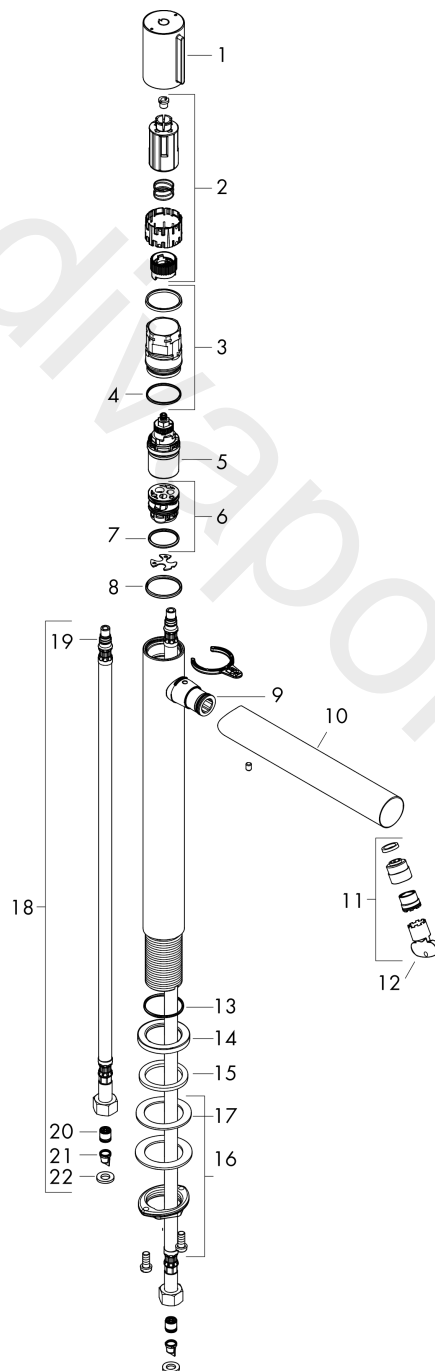

AXOR Uno
Basin mixer Select 200 for wash bowls with waste set
Surfaces: Article Number: **45013820**

Exploded Drawing

Year of production: **04/17 - 02/18**

AXOR Uno
Basin mixer Select 200 for wash bowls with waste set
 Surfaces: Article Number: **45013820**

Spare part list

Year of production: **04/17 - 02/18**

Pos.		Article Number	Price	PU
1	handle	92897820	£ 79,00	1
2	adapter for handle	92526000	£ 25,00	1
3	nut	92528000	£ 64,00	1
4	O-ring 27x1,5	92527000	£ 13,30	1
5	cartridge, assy	92529000	£ 110,00	1
6	adapter for cartridge	98866000	£ 35,00	1
7	O-ring 23x2	98398000	£ 3,30	1
8	O-Ring 28x2	98194000	£ 3,30	1
9	O-ring 16x2	98133000	£ 3,30	1
10	spout cpl.	92894820	£ 224,00	1
11	aerator laminar M18x1 (5 l/min)	92896820	£ 79,00	1
12	special tool	98987000	£ 9,00	1
13	O-ring 30x1,5	98433000	£ 3,30	1
14	escutcheon Ø 46 mm	95268820	£ 43,00	1
15	flat seal	98749000	£ 6,10	1
16	fixing set (Ø 32)	13961000	£ 25,00	1
17	lever collar	97548000	£ 3,30	1
18	connection hose 600 mm M8x0,75 G3/8	95664000	£ 35,00	1
19	O-ring 7x1,5	98422000	£ 3,30	1
20	non return valve DW 10	96456000	£ 9,00	1
21	filter	92532000	£ 9,00	1
22	sealing set	92533000	£ 3,30	1
a	waste	50001820	£ 106,56	1
b	fixation extension 35 mm	13898000	£ 79,00	1