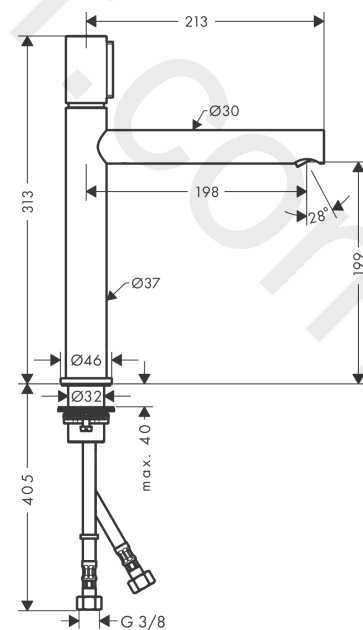

Scale drawing