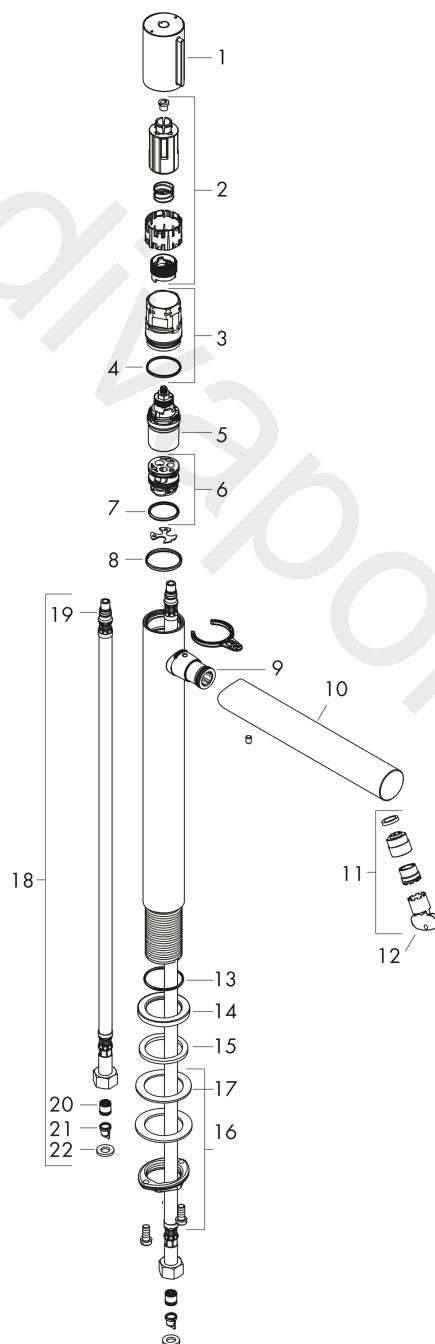

AXOR Uno
Basin mixer Select 200 for wash bowls with waste set
Finish: **Brushed Nickel** Article Number: **45013820**

Exploded Drawing

Year of production: >03/18

AXOR Uno
Basin mixer Select 200 for wash bowls with waste set
Finish: **Brushed Nickel** Article Number: **45013820**

Spare part list

Year of production: >03/18

Pos.		Article Number	Price	PU
1	handle	92897820	£ 79,00	1
2	adapter for handle	92526000	£ 25,00	1
3	nut	92528000	£ 64,00	1
4	O-ring 27x1,5	92527000	£ 13,30	1
5	cartridge, assy	92529000	£ 110,00	1
6	adapter for cartridge	98866000	£ 35,00	1
7	O-ring 23x2	98398000	£ 3,30	1
8	O-Ring 28x2	98194000	£ 3,30	1
9	O-ring 16x2	98133000	£ 3,30	1
10	spout cpl.	92894820	£ 224,00	1
11	aerator laminar M18x1 (5 l/min)	92896820	£ 79,00	1
12	special tool	98987000	£ 9,00	1
13	O-ring 30x1,5	98433000	£ 3,30	1
14	escutcheon Ø 46 mm	95268820	£ 43,00	1
15	flat seal	98749000	£ 6,10	1
16	fixing set (Ø 32)	13961000	£ 25,00	1
17	lever collar	97548000	£ 3,30	1
18	connection hose 600 mm M8x0,75 G3/8	95664000	£ 35,00	1
19	O-ring 7x1,5	98422000	£ 3,30	1
20	non return valve DW 10	96456000	£ 9,00	1
21	filter	92532000	£ 9,00	1
22	sealing set	92533000	£ 3,30	1
a	waste	50001820	£ 106,56	1
b	fixation extension 35 mm	13898000	£ 79,00	1