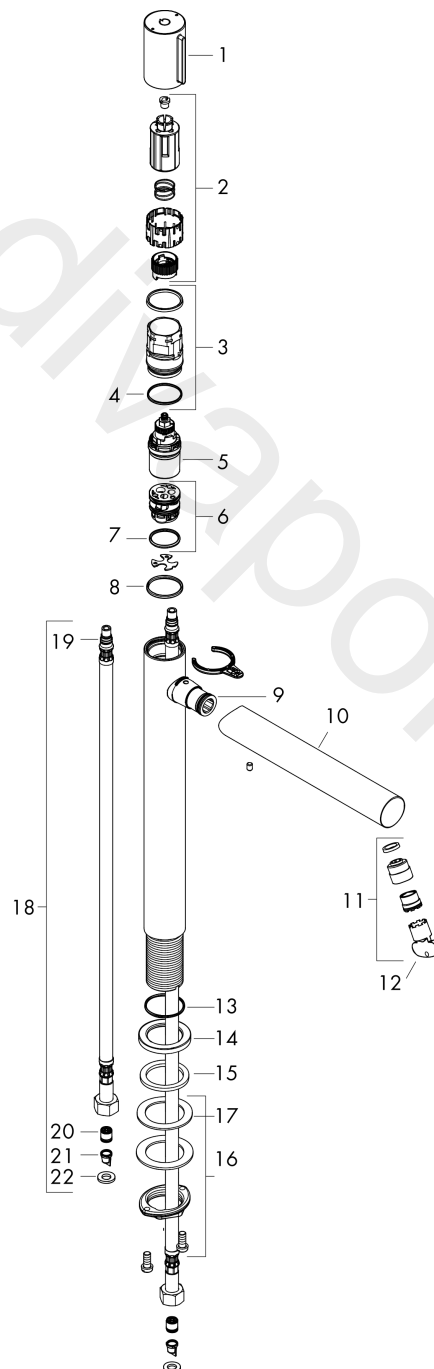

**AXOR Uno**  
**Basin mixer Select 200 for wash bowls with waste set**  
Surfaces: Article Number: **45013000**

## Exploded Drawing

Year of production: **04/17 - 02/18**

**AXOR Uno**  
**Basin mixer Select 200 for wash bowls with waste set**  
 Surfaces: Article Number: **45013000**

## Spare part list

Year of production: **04/17 - 02/18**

Pos.		Article Number	Price	PU
1	handle	92897000	£ 51,00	1
2	adapter for handle	92526000	£ 25,00	1
3	nut	92528000	£ 64,00	1
4	O-ring 27x1,5	92527000	£ 13,30	1
5	cartridge, assy	92529000	£ 110,00	1
6	adapter for cartridge	98866000	£ 35,00	1
7	O-ring 23x2	98398000	£ 3,30	1
8	O-Ring 28x2	98194000	£ 3,30	1
9	O-ring 16x2	98133000	£ 3,30	1
10	spout cpl.	92894000	£ 173,00	1
11	aerator laminar M18x1 (5 l/min)	92896000	£ 51,00	1
12	special tool	98987000	£ 9,00	1
13	O-ring 30x1,5	98433000	£ 3,30	1
14	escutcheon Ø 46 mm	95268000	£ 25,00	1
15	flat seal	98749000	£ 6,10	1
16	fixing set (Ø 32)	13961000	£ 25,00	1
17	lever collar	97548000	£ 3,30	1
18	connection hose 600 mm M8x0,75 G3/8	95664000	£ 35,00	1
19	O-ring 7x1,5	98422000	£ 3,30	1
20	non return valve DW 10	96456000	£ 9,00	1
21	filter	92532000	£ 9,00	1
22	sealing set	92533000	£ 3,30	1
a	waste	50001000	£ 71,00	1
b	fixation extension 35 mm	13898000	£ 79,00	1