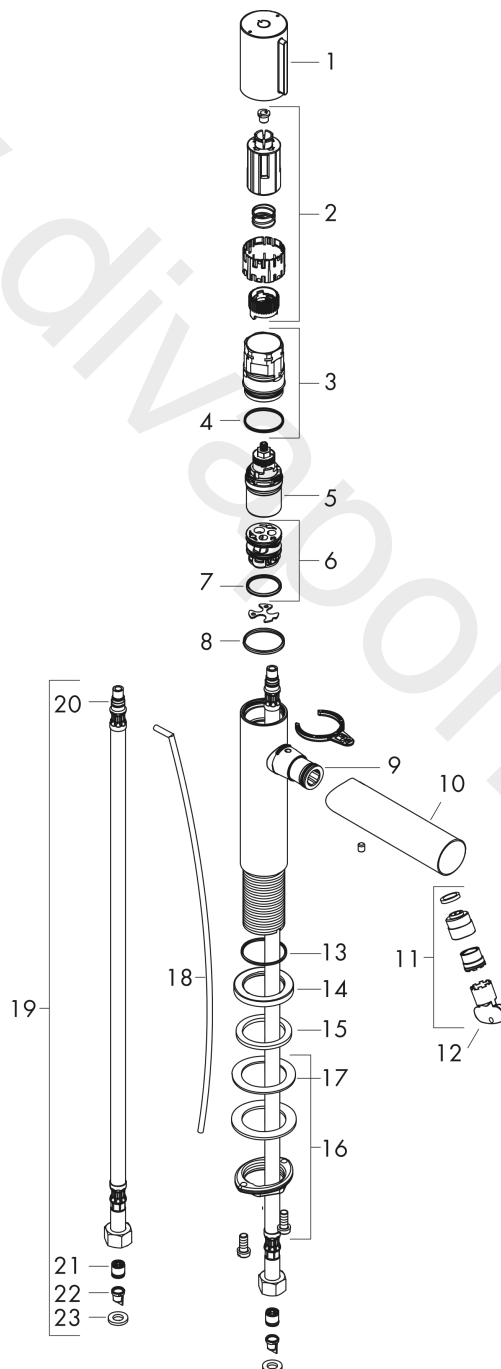

AXOR Uno
Basin mixer Select 110 with pop-up waste set
 Surfaces: Article Number: **45010930**

Exploded Drawing

Year of production: **03/18 - 12/20**

AXOR Uno
Basin mixer Select 110 with pop-up waste set
 Surfaces: Article Number: **45010930**

Spare part list

Year of production: **03/18 - 12/20**

Pos.		Article Number	Price	PU
1	handle	92897930	£ 79,00	1
2	adapter for handle	92526000	£ 25,00	1
3	nut	92528000	£ 64,00	1
4	O-ring 27x1,5	92527000	£ 13,30	1
5	cartridge, assy	92529000	£ 110,00	1
6	adapter for cartridge	98866000	£ 35,00	1
7	O-ring 23x2	98398000	£ 3,30	1
8	O-Ring 28x2	98194000	£ 3,30	1
9	O-ring 16x2	98133000	£ 3,30	1
10	spout cpl.	92893930	£ 173,00	1
11	aerator laminar M18x1 (5 l/min)	92896930	£ 79,00	1
12	special tool	98987000	£ 9,00	1
13	O-ring 30x1,5	98433000	£ 3,30	1
14	escutcheon Ø 46 mm	95268930	£ 43,00	1
15	flat seal	98749000	£ 6,10	1
16	fixing set (Ø 32)	13961000	£ 25,00	1
17	lever collar	97548000	£ 3,30	1
18	pull rod	97158930	£ 38,00	1
19	connection hose 600 mm M8x0,75 G3/8	95664000	£ 35,00	1
20	O-ring 7x1,5	98422000	£ 3,30	1
21	non return valve DW 10	96456000	£ 9,00	1
22	filter	92532000	£ 9,00	1
23	sealing set	92533000	£ 3,30	1
a	pop up waste	94139930	£ 163,00	1
b	fixation extension 35 mm	13898000	£ 79,00	1