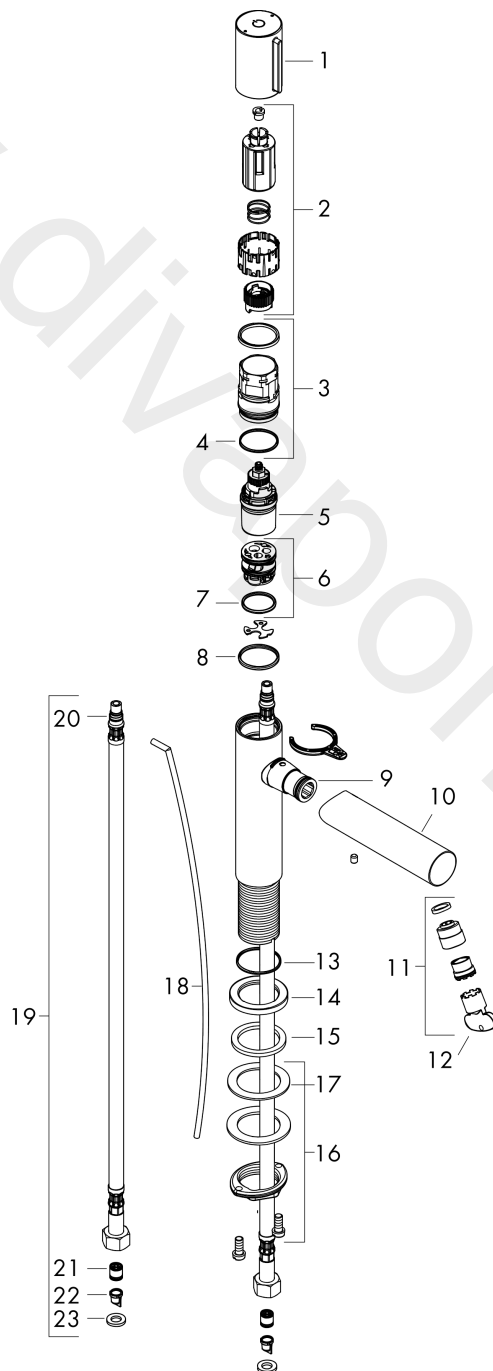

AXOR Uno
Basin mixer Select 110 with pop-up waste set
Surfaces: Article Number: **45010930**

Exploded Drawing

Year of production: **01/17 - 02/18**

AXOR Uno
Basin mixer Select 110 with pop-up waste set
 Surfaces: Article Number: **45010930**

Spare part list

Year of production: **01/17 - 02/18**

Pos.		Article Number	Price	PU
1	handle	92897930	£ 79,00	1
2	adapter for handle	92526000	£ 25,00	1
3	nut	92528000	£ 64,00	1
4	O-ring 27x1,5	92527000	£ 13,30	1
5	cartridge, assy	92529000	£ 110,00	1
6	adapter for cartridge	98866000	£ 35,00	1
7	O-ring 23x2	98398000	£ 3,30	1
8	O-Ring 28x2	98194000	£ 3,30	1
9	O-ring 16x2	98133000	£ 3,30	1
10	spout cpl.	92893930	£ 173,00	1
11	aerator laminar M18x1 (5 l/min)	92896930	£ 79,00	1
12	special tool	98987000	£ 9,00	1
13	O-ring 30x1,5	98433000	£ 3,30	1
14	escutcheon Ø 46 mm	95268930	£ 43,00	1
15	flat seal	98749000	£ 6,10	1
16	fixing set (Ø 32)	13961000	£ 25,00	1
17	lever collar	97548000	£ 3,30	1
18	pull rod	97158930	£ 38,00	1
19	connection hose 600 mm M8x0,75 G3/8	95664000	£ 35,00	1
20	O-ring 7x1,5	98422000	£ 3,30	1
21	non return valve DW 10	96456000	£ 9,00	1
22	filter	92532000	£ 9,00	1
23	sealing set	92533000	£ 3,30	1
a	pop up waste	94139930	£ 163,00	1
b	fixation extension 35 mm	13898000	£ 79,00	1