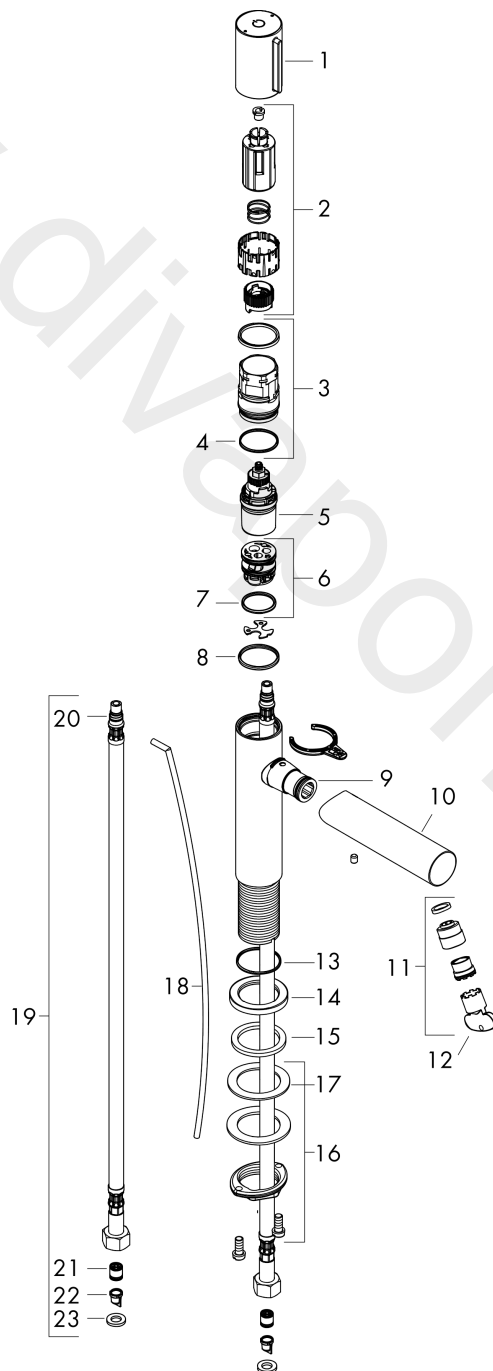

AXOR Uno
Basin mixer Select 110 with pop-up waste set
Surfaces: Article Number: **45010820**

Exploded Drawing

Year of production: **01/17 - 02/18**

AXOR Uno
Basin mixer Select 110 with pop-up waste set
 Surfaces: Article Number: **45010820**

Spare part list

Year of production: **01/17 - 02/18**

Pos.		Article Number	Price	PU
1	handle	92897820	£ 79,00	1
2	adapter for handle	92526000	£ 25,00	1
3	nut	92528000	£ 64,00	1
4	O-ring 27x1,5	92527000	£ 13,30	1
5	cartridge, assy	92529000	£ 110,00	1
6	adapter for cartridge	98866000	£ 35,00	1
7	O-ring 23x2	98398000	£ 3,30	1
8	O-Ring 28x2	98194000	£ 3,30	1
9	O-ring 16x2	98133000	£ 3,30	1
10	spout cpl.	92893820	£ 173,00	1
11	aerator laminar M18x1 (5 l/min)	92896820	£ 79,00	1
12	special tool	98987000	£ 9,00	1
13	O-ring 30x1,5	98433000	£ 3,30	1
14	escutcheon Ø 46 mm	95268820	£ 43,00	1
15	flat seal	98749000	£ 6,10	1
16	fixing set (Ø 32)	13961000	£ 25,00	1
17	lever collar	97548000	£ 3,30	1
18	pull rod	97158820	£ 43,00	1
19	connection hose 600 mm M8x0,75 G3/8	95664000	£ 35,00	1
20	O-ring 7x1,5	98422000	£ 3,30	1
21	non return valve DW 10	96456000	£ 9,00	1
22	filter	92532000	£ 9,00	1
23	sealing set	92533000	£ 3,30	1
a	pop up waste	94139820	£ 173,00	1
b	fixation extension 35 mm	13898000	£ 79,00	1