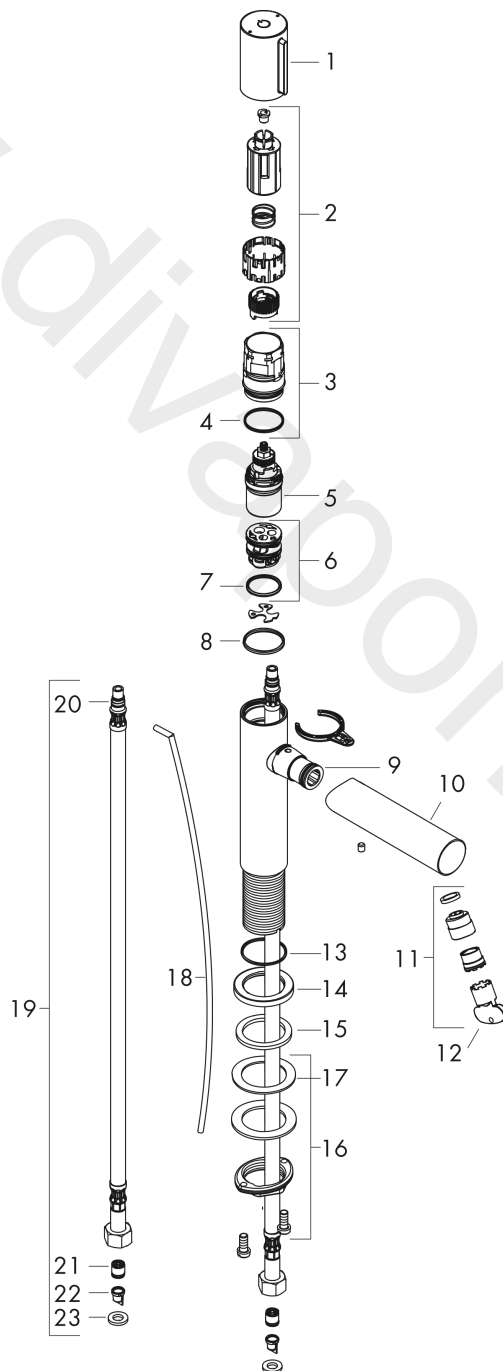

AXOR Uno
Basin mixer Select 110 with pop-up waste set
Finish: **Chrome** Article Number: **45010000**

Exploded Drawing

Year of production: >03/18

AXOR Uno
Basin mixer Select 110 with pop-up waste set
Finish: **Chrome** Article Number: **45010000**

Spare part list

Year of production: >03/18

Pos.		Article Number	Price	PU
1	handle	92897000	£ 51,00	1
2	adapter for handle	92526000	£ 25,00	1
3	nut	92528000	£ 64,00	1
4	O-ring 27x1,5	92527000	£ 13,30	1
5	cartridge, assy	92529000	£ 110,00	1
6	adapter for cartridge	98866000	£ 35,00	1
7	O-ring 23x2	98398000	£ 3,30	1
8	O-Ring 28x2	98194000	£ 3,30	1
9	O-ring 16x2	98133000	£ 3,30	1
10	spout cpl.	92893000	£ 110,00	1
11	aerator laminar M18x1 (5 l/min)	92896000	£ 51,00	1
12	special tool	98987000	£ 9,00	1
13	O-ring 30x1,5	98433000	£ 3,30	1
14	escutcheon Ø 46 mm	95268000	£ 25,00	1
15	flat seal	98749000	£ 6,10	1
16	fixing set (Ø 32)	13961000	£ 25,00	1
17	lever collar	97548000	£ 3,30	1
18	pull rod	97158000	£ 25,00	1
19	connection hose 600 mm M8x0,75 G3/8	95664000	£ 35,00	1
20	O-ring 7x1,5	98422000	£ 3,30	1
21	non return valve DW 10	96456000	£ 9,00	1
22	filter	92532000	£ 9,00	1
23	sealing set	92533000	£ 3,30	1
a	pop up waste	94139000	£ 96,00	1
b	fixation extension 35 mm	13898000	£ 79,00	1