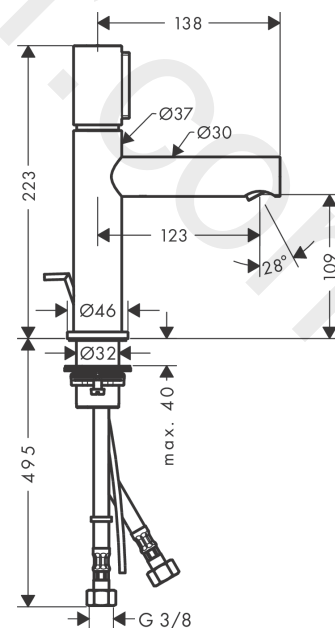

AXOR Uno
Basin mixer Select 110 with pop-up waste set
 Finish: **Chrome** Article Number: **45010000**

product features

- consists of: Basin mixer, waste set
- ComfortZone 110
- projection: 123 mm
- spout height: 109 mm
- handle variant: cylinder handle
- spray type: laminar spray
- maximum flow rate at 3 bar: 5 l/min
- Select cartridge with temperature control
- temperature limitation adjustable
- suitable for continuous flow water heaters
- pop-up waste set G 1¼
- connection type: G ¾ connections
- connection dimension: DN15
- EU taxonomy: max. 6 l/min - Substantial Contribution (SC) possible
- WRAS 2305010
- WRAS 2305010 - Approval letter 2305010

Article Details

Price excl. VAT

491,67 £

Technology

Product image

Scale drawing

AXOR Uno
Basin mixer Select 110 with pop-up waste set
 Finish: **Chrome** Article Number: **45010000**

Flowchart

Spare part list

Year of production: >03/18

Pos.		Article Number	Price	PU
1	handle	92897000	£ 51,00	1
2	adapter for handle	92526000	£ 25,00	1
3	nut	92528000	£ 64,00	1
4	O-ring 27x1,5	92527000	£ 13,30	1
5	cartridge, assy	92529000	£ 110,00	1
6	adapter for cartridge	98866000	£ 35,00	1
7	O-ring 23x2	98398000	£ 3,30	1
8	O-Ring 28x2	98194000	£ 3,30	1
9	O-ring 16x2	98133000	£ 3,30	1
10	spout cpl.	92893000	£ 110,00	1
11	aerator laminar M18x1 (5 l/min)	92896000	£ 51,00	1
12	special tool	98987000	£ 9,00	1
13	O-ring 30x1,5	98433000	£ 3,30	1
14	escutcheon Ø 46 mm	95268000	£ 25,00	1
15	flat seal	98749000	£ 6,10	1
16	fixing set (Ø 32)	13961000	£ 25,00	1
17	lever collar	97548000	£ 3,30	1
18	pull rod	97158000	£ 25,00	1
19	connection hose 600 mm M8x0,75 G3/8	95664000	£ 35,00	1
20	O-ring 7x1,5	98422000	£ 3,30	1
21	non return valve DW 10	96456000	£ 9,00	1
22	filter	92532000	£ 9,00	1
23	sealing set	92533000	£ 3,30	1
a	pop up waste	94139000	£ 96,00	1
b	fixation extension 35 mm	13898000	£ 79,00	1