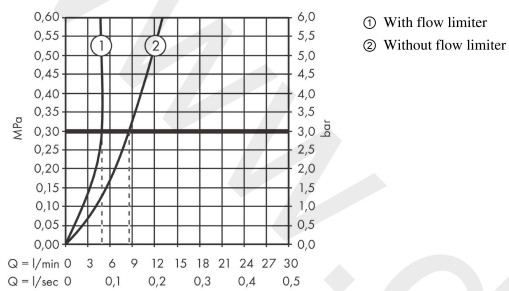

AXOR Uno
Basin mixer Select 110 with pop-up waste set
 Finish: **Chrome** Article Number: **45010000**

product features

- consists of: Basin mixer, waste set
- ComfortZone 110
- projection: 123 mm
- spout height: 109 mm
- handle variant: cylinder handle
- spray type: laminar spray
- maximum flow rate at 3 bar: 5 l/min
- Select cartridge with temperature control
- temperature limitation adjustable
- suitable for continuous flow water heaters
- pop-up waste set G 1¼
- connection type: G ¾ connections
- connection dimension: DN15
- EU taxonomy: max. 6 l/min - Substantial Contribution (SC) possible
- WRAS 2305010
- WRAS 2305010 - Approval letter 2305010

Article Details

Price excl. VAT

491,67 £

Technology

Product image

Scale drawing

AXOR Uno
Basin mixer Select 110 with pop-up waste set
 Finish: **Chrome** Article Number: **45010000**

Flowchart