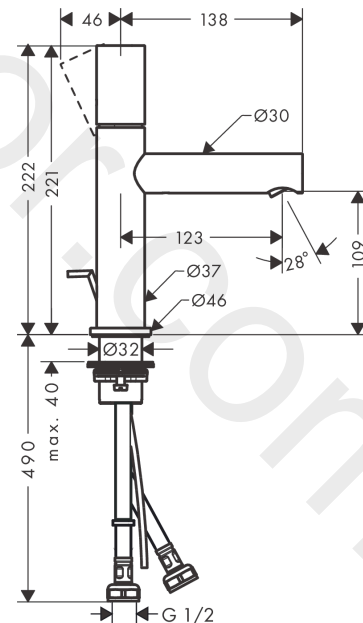

AXOR Uno

Single lever basin mixer 110 with zero handle with pop-up waste set 2 ticks

Finish: **Chrome** Article Number: **45006009**

product features

- consists of: single lever basin mixer, waste set
- ComfortZone 110
- projection: 123 mm
- spout height: 109 mm
- handle variant: cylinder handle
- spray type: laminar spray
- maximum flow rate at 3 bar: 3,8 l/min
- ceramic cartridge
- temperature limitation adjustable
- pop-up waste set G 1¼
- connection type: G ½ connections
- connection dimension: DN15

Technology

Product image

Scale drawing

AXOR Uno
Single lever basin mixer 110 with zero handle with pop-up waste set 2 ticks
Finish: **Chrome** Article Number: **45006009**

Flowchart

AXOR Uno
Single lever basin mixer 110 with zero handle with pop-up waste set 2 ticks
 Finish: **Chrome** Article Number: **45006009**

Spare part list

Year of production: >04/20

Pos.		Article Number	Price	PU
1	handle	92887000	£ 173,00	1
2	screw cover	95181000	£ 3,30	1
3	flange	93116000	£ 25,00	1
4	nut	92689000	£ 25,00	1
5	O-ring 25x1,5	98146000	£ 3,30	1
6	O-ring 27x1,5	92527000	£ 13,30	1
7	cartridge, assy	95973000	£ 79,00	1
8	seal	98865000	£ 35,00	1
9	adapter for cartridge	92628000	£ 20,50	1
10	adapter for cartridge	98866000	£ 35,00	1
11	O-ring 23x2	98398000	£ 3,30	1
12	O-ring 16x2	98133000	£ 3,30	1
13	aerator M16,5x1 (3,8 l/min)	93805000	£ 43,00	1
14	special tool	98987000	£ 9,00	1
15	O-ring 30x1,5	98433000	£ 3,30	1
16	escutcheon Ø 46 mm	95268000	£ 25,00	1
17	flat seal	98749000	£ 6,10	1
18	fixing set (Ø 32)	13961000	£ 25,00	1
19	lever collar	97548000	£ 3,30	1
20	pull rod	97158000	£ 25,00	1
21	connection hose 600 mm M8x0,75 G1/2	92482000	£ 43,00	1
22	O-ring 6,6x1,6	93019000	£ 3,30	1
a	pop up waste	51302000	£ 115,00	1
b	pop up waste	94139007	-	1
c	fixation extension 35 mm	13898000	£ 79,00	1