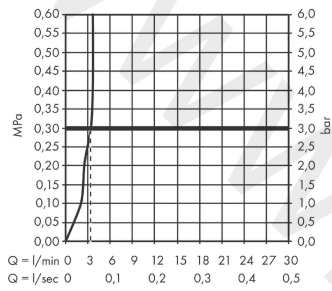

AXOR Uno

Single lever basin mixer 110 with zero handle with pop-up waste set 2 ticks

Finish: **Chrome** Article Number: **45006009**

product features

- consists of: single lever basin mixer, waste set
- ComfortZone 110
- projection: 123 mm
- spout height: 109 mm
- handle variant: cylinder handle
- spray type: laminar spray
- maximum flow rate at 3 bar: 3,8 l/min
- ceramic cartridge
- temperature limitation adjustable
- pop-up waste set G 1¼
- connection type: G ½ connections
- connection dimension: DN15

Technology

Product image

Scale drawing

AXOR Uno
Single lever basin mixer 110 with zero handle with pop-up waste set 2 ticks
Finish: **Chrome** Article Number: **45006009**

Flowchart

AXOR Uno
Single lever basin mixer 110 with zero handle with pop-up waste set 2 ticks
 Finish: **Chrome** Article Number: **45006009**

Spare part list

Year of production: >04/20

Pos.		Article Number	Price	PU
1	handle	92887000	£ 173,00	1
2	screw cover	95181000	£ 3,30	1
3	flange	93116000	£ 25,00	1
4	nut	92689000	£ 25,00	1
5	O-ring 25x1,5	98146000	£ 3,30	1
6	O-ring 27x1,5	92527000	£ 13,30	1
7	cartridge, assy	95973000	£ 79,00	1
8	seal	98865000	£ 35,00	1
9	adapter for cartridge	92628000	£ 20,50	1
10	adapter for cartridge	98866000	£ 35,00	1
11	O-ring 23x2	98398000	£ 3,30	1
12	O-ring 16x2	98133000	£ 3,30	1
13	aerator M16,5x1 (3,8 l/min)	93805000	£ 43,00	1
14	special tool	98987000	£ 9,00	1
15	O-ring 30x1,5	98433000	£ 3,30	1
16	escutcheon Ø 46 mm	95268000	£ 25,00	1
17	flat seal	98749000	£ 6,10	1
18	fixing set (Ø 32)	13961000	£ 25,00	1
19	lever collar	97548000	£ 3,30	1
20	pull rod	97158000	£ 25,00	1
21	connection hose 600 mm M8x0,75 G1/2	92482000	£ 43,00	1
22	O-ring 6,6x1,6	93019000	£ 3,30	1
a	pop up waste	51302000	£ 115,00	1
b	pop up waste	94139007	-	1
c	fixation extension 35 mm	13898000	£ 79,00	1