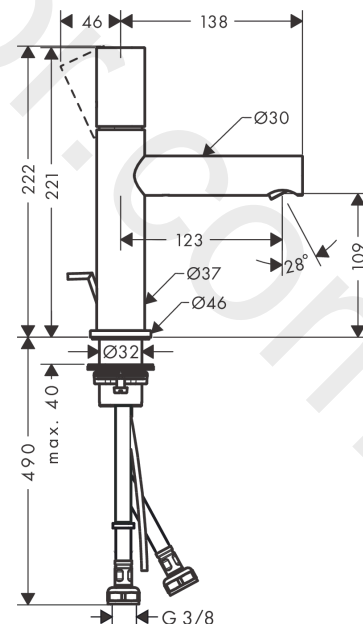

AXOR Uno
Single lever basin mixer 110 with zero handle with pop-up waste set
 Finish: **Brushed Nickel** Article Number: **45001820**

product features

- consists of: single lever basin mixer, waste set
- ComfortZone 110
- projection: 123 mm
- spout height: 109 mm
- handle variant: cylinder handle
- spray type: laminar spray
- maximum flow rate at 3 bar: 5 l/min
- ceramic cartridge
- temperature limitation adjustable
- suitable for continuous flow water heaters
- pop-up waste set G 1¼
- connection type: G ¾ connections
- connection dimension: DN15
- EU taxonomy: max. 6 l/min - Substantial Contribution (SC) possible

Article Details

Price excl. VAT 625,00 £

Technology

Product image

Scale drawing

AXOR Uno
Single lever basin mixer 110 with zero handle with pop-up waste set
 Finish: **Brushed Nickel** Article Number: **45001820**

Spare part list

Year of production: >04/17

Pos.		Article Number	Price	PU
1	handle	92887820	£ 275,00	1
2	screw cover	95181000	£ 3,30	1
3	flange	93116820	£ 43,00	1
4	nut	92689000	£ 25,00	1
5	O-ring 27x1,5	92527000	£ 13,30	1
6	O-ring 25x1,5	98146000	£ 3,30	1
7	cartridge, assy	97685000	£ 64,00	1
8	seal	98865000	£ 35,00	1
9	adapter for cartridge	92628000	£ 20,50	1
10	adapter for cartridge	98866000	£ 35,00	1
11	O-ring 23x2	98398000	£ 3,30	1
12	O-ring 16x2	98133000	£ 3,30	1
13	spout cpl.	92893820	£ 173,00	1
14	aerator laminar M18x1 (5 l/min)	92896820	£ 79,00	1
15	special tool	98987000	£ 9,00	1
16	O-ring 30x1,5	98433000	£ 3,30	1
17	escutcheon Ø 46 mm	95268820	£ 43,00	1
18	flat seal	98749000	£ 6,10	1
19	fixing set (Ø 32)	13961000	£ 25,00	1
20	lever collar	97548000	£ 3,30	1
21	pull rod	97158820	£ 43,00	1
22	connection hose 600 mm M8x0,75 G3/8	96556000	£ 25,00	1
23	O-ring 7x1,5	98422000	£ 3,30	1
24	sealing set	95581000	£ 6,10	1
a	pop up waste	94139820	£ 173,00	1
b	fixation extension 35 mm	13898000	£ 79,00	1