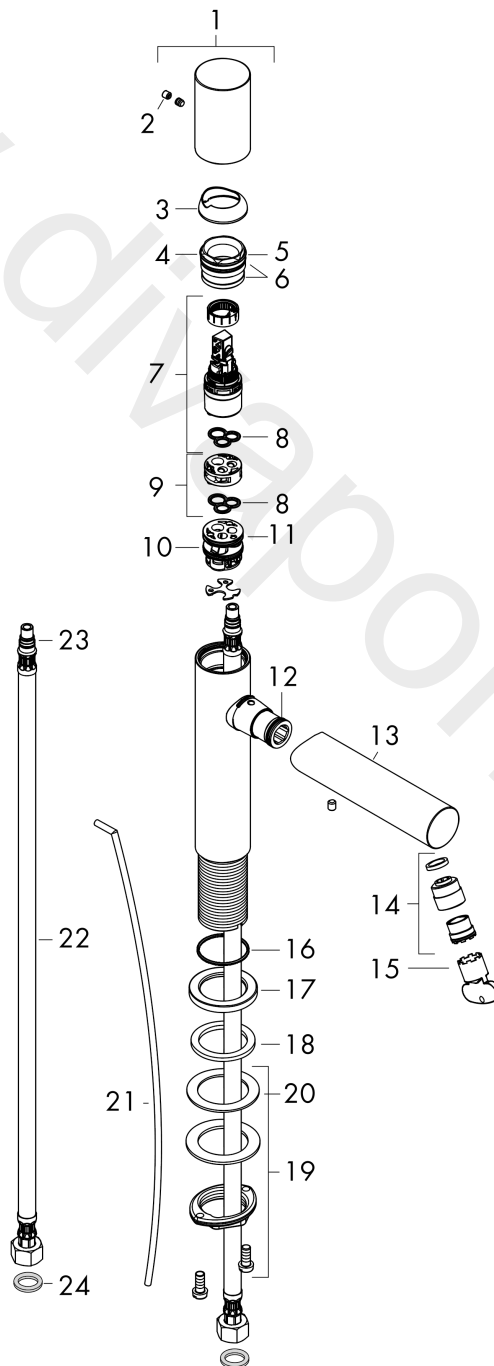

AXOR Uno
Single lever basin mixer 110 with zero handle with pop-up waste set
 Finish: **Brushed Nickel** Article Number: **45001820**

product features

- consists of: single lever basin mixer, waste set
- ComfortZone 110
- projection: 123 mm
- spout height: 109 mm
- handle variant: cylinder handle
- spray type: laminar spray
- maximum flow rate at 3 bar: 5 l/min
- ceramic cartridge
- temperature limitation adjustable
- suitable for continuous flow water heaters
- pop-up waste set G 1¼
- connection type: G ¾ connections
- connection dimension: DN15
- EU taxonomy: max. 6 l/min - Substantial Contribution (SC) possible

Flowchart

AXOR Uno
Single lever basin mixer 110 with zero handle with pop-up waste set
 Finish: **Brushed Nickel** Article Number: **45001820**

Exploded Drawing

Year of production: >04/17

AXOR Uno
Single lever basin mixer 110 with zero handle with pop-up waste set
 Finish: **Brushed Nickel** Article Number: **45001820**

Spare part list

Year of production: >04/17

Pos.		Article Number	Price	PU
1	handle	92887820	£ 275,00	1
2	screw cover	95181000	£ 3,30	1
3	flange	93116820	£ 43,00	1
4	nut	92689000	£ 25,00	1
5	O-ring 27x1,5	92527000	£ 13,30	1
6	O-ring 25x1,5	98146000	£ 3,30	1
7	cartridge, assy	97685000	£ 64,00	1
8	seal	98865000	£ 35,00	1
9	adapter for cartridge	92628000	£ 20,50	1
10	adapter for cartridge	98866000	£ 35,00	1
11	O-ring 23x2	98398000	£ 3,30	1
12	O-ring 16x2	98133000	£ 3,30	1
13	spout cpl.	92893820	£ 173,00	1
14	aerator laminar M18x1 (5 l/min)	92896820	£ 79,00	1
15	special tool	98987000	£ 9,00	1
16	O-ring 30x1,5	98433000	£ 3,30	1
17	escutcheon Ø 46 mm	95268820	£ 43,00	1
18	flat seal	98749000	£ 6,10	1
19	fixing set (Ø 32)	13961000	£ 25,00	1
20	lever collar	97548000	£ 3,30	1
21	pull rod	97158820	£ 43,00	1
22	connection hose 600 mm M8x0,75 G3/8	96556000	£ 25,00	1
23	O-ring 7x1,5	98422000	£ 3,30	1
24	sealing set	95581000	£ 6,10	1
a	pop up waste	94139820	£ 173,00	1
b	fixation extension 35 mm	13898000	£ 79,00	1