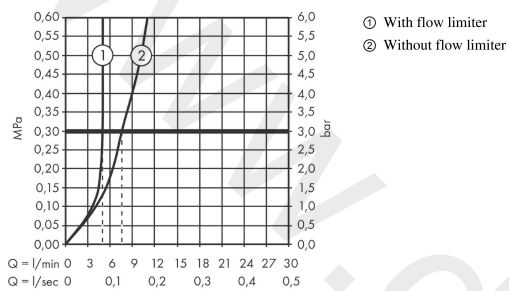

AXOR Uno
Single lever basin mixer 110 with zero handle with pop-up waste set
Finish: **Brushed Nickel**   Article Number: **45001820**

Flowchart