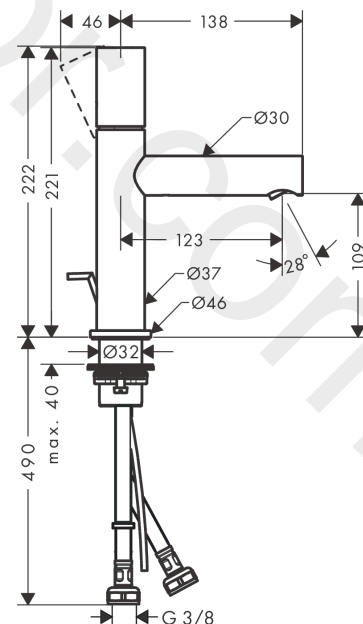

AXOR Uno

Single lever basin mixer 110 with zero handle with pop-up waste set

Finish: **Brushed Black Chrome** Article Number: **45001340**

product features

- consists of: single lever basin mixer, waste set
- ComfortZone 110
- projection: 123 mm
- spout height: 109 mm
- handle variant: cylinder handle
- spray type: laminar spray
- maximum flow rate at 3 bar: 5 l/min
- ceramic cartridge
- temperature limitation adjustable
- suitable for continuous flow water heaters
- pop-up waste set G 1¼
- connection type: G ¾ connections
- connection dimension: DN15
- EU taxonomy: max. 6 l/min - Substantial Contribution (SC) possible

Article Details

Price excl. VAT

625,00 £

Technology

Product image

Scale drawing

AXOR Uno
Single lever basin mixer 110 with zero handle with pop-up waste set
 Finish: **Brushed Black Chrome** Article Number: **45001340**

Finish: **Brushed Black Chrome** Article Number: **45001340**

Spare part list

Year of production: >07/17

Pos.		Article Number	Price	PU
1	handle	92887340	£ 260,00	1
2	screw cover	95181000	£ 3,30	1
3	flange	93116340	£ 38,00	1
4	nut	92689000	£ 25,00	1
5	O-ring 27x1,5	92527000	£ 13,30	1
6	O-ring 25x1,5	98146000	£ 3,30	1
7	cartridge, assy	97685000	£ 64,00	1
8	seal	98865000	£ 35,00	1
9	adapter for cartridge	92628000	£ 20,50	1
10	adapter for cartridge	98866000	£ 35,00	1
11	O-ring 23x2	98398000	£ 3,30	1
12	O-ring 16x2	98133000	£ 3,30	1
13	spout cpl.	92893340	£ 163,00	1
14	aerator laminar M18x1 (5 l/min)	92896340	£ 76,00	1
15	special tool	98987000	£ 9,00	1
16	O-ring 30x1,5	98433000	£ 3,30	1
17	escutcheon Ø 46 mm	95268340	£ 38,00	1
18	flat seal	98749000	£ 6,10	1
19	fixing set (Ø 32)	13961000	£ 25,00	1
20	lever collar	97548000	£ 3,30	1
21	pull rod	97158340	£ 38,00	1
22	connection hose 600 mm M8x0,75 G3/8	96556000	£ 25,00	1
23	O-ring 7x1,5	98422000	£ 3,30	1
24	sealing set	95581000	£ 6,10	1
a	pop up waste	94139340	£ 163,00	1
b	fixation extension 35 mm	13898000	£ 79,00	1