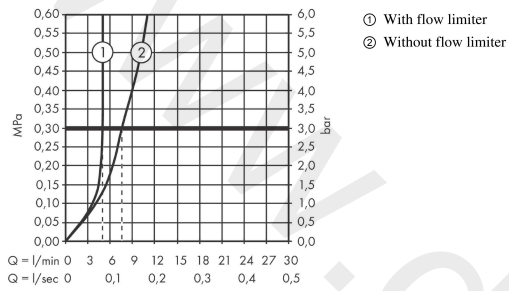

AXOR Uno
Single lever basin mixer 110 with zero handle with pop-up waste set
Finish: **Brushed Black Chrome** Article Number: **45001340**

Flowchart