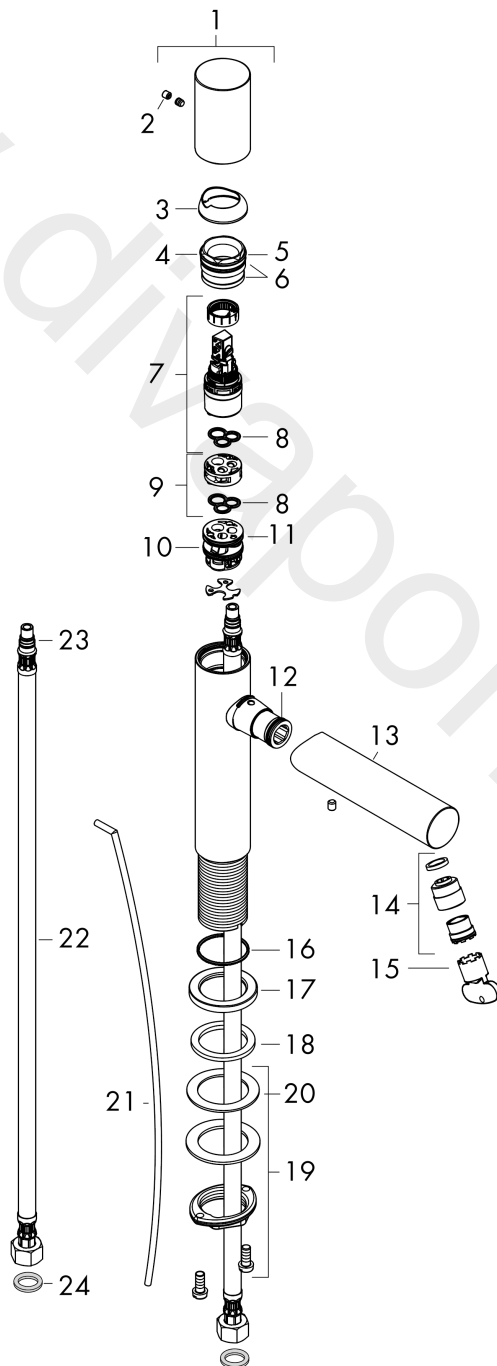

AXOR Uno

Single lever basin mixer 110 with zero handle with pop-up waste set

Finish: **Brushed Black Chrome** Article Number: **45001340**

product features

- consists of: single lever basin mixer, waste set
- ComfortZone 110
- projection: 123 mm
- spout height: 109 mm
- handle variant: cylinder handle
- spray type: laminar spray
- maximum flow rate at 3 bar: 5 l/min
- ceramic cartridge
- temperature limitation adjustable
- suitable for continuous flow water heaters
- pop-up waste set G 1¼
- connection type: G ¾ connections
- connection dimension: DN15
- EU taxonomy: max. 6 l/min - Substantial Contribution (SC) possible

Flowchart

AXOR Uno
Single lever basin mixer 110 with zero handle with pop-up waste set
 Finish: **Brushed Black Chrome** Article Number: **45001340**

Exploded Drawing

Year of production: >07/17

AXOR Uno

Single lever basin mixer 110 with zero handle with pop-up waste set

Finish: **Brushed Black Chrome** Article Number: **45001340**

Spare part list

Year of production: >07/17

Pos.		Article Number	Price	PU
1	handle	92887340	£ 260,00	1
2	screw cover	95181000	£ 3,30	1
3	flange	93116340	£ 38,00	1
4	nut	92689000	£ 25,00	1
5	O-ring 27x1,5	92527000	£ 13,30	1
6	O-ring 25x1,5	98146000	£ 3,30	1
7	cartridge, assy	97685000	£ 64,00	1
8	seal	98865000	£ 35,00	1
9	adapter for cartridge	92628000	£ 20,50	1
10	adapter for cartridge	98866000	£ 35,00	1
11	O-ring 23x2	98398000	£ 3,30	1
12	O-ring 16x2	98133000	£ 3,30	1
13	spout cpl.	92893340	£ 163,00	1
14	aerator laminar M18x1 (5 l/min)	92896340	£ 76,00	1
15	special tool	98987000	£ 9,00	1
16	O-ring 30x1,5	98433000	£ 3,30	1
17	escutcheon Ø 46 mm	95268340	£ 38,00	1
18	flat seal	98749000	£ 6,10	1
19	fixing set (Ø 32)	13961000	£ 25,00	1
20	lever collar	97548000	£ 3,30	1
21	pull rod	97158340	£ 38,00	1
22	connection hose 600 mm M8x0,75 G3/8	96556000	£ 25,00	1
23	O-ring 7x1,5	98422000	£ 3,30	1
24	sealing set	95581000	£ 6,10	1
a	pop up waste	94139340	£ 163,00	1
b	fixation extension 35 mm	13898000	£ 79,00	1