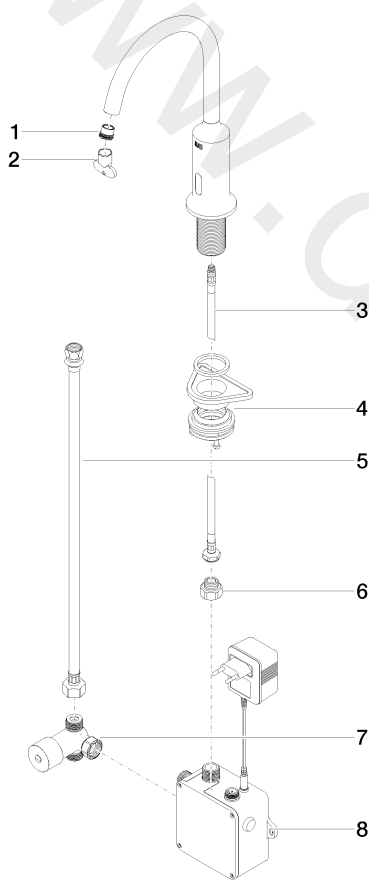

Washbasin - VAIA

Washstand fitting with electronic opening and closing function without pop-up waste

Article number: 44 521 809-99

Washbasin - VAIA

Washstand fitting with electronic opening and closing function without pop-up waste

Article number: 44 521 809-99

Spare parts list

Position	Quantity used	Item Number	Spare part	Delivery time
1	1	09 29 03 119 90	aerator	2
2	1	04 30 09 028 00 90	key	2
3	1	04 30 04 100 00 90	hose	2
4	1	04 23 10 044 08 90	fixing set	2
5	1	12 506 970 90	High pressure hoses	2
6	1	09 24 03 185-00	nipple	10
7	1	90 30 50 081 00 90	valve	2
8	1	90 10 01 247 00 90	valve box	60