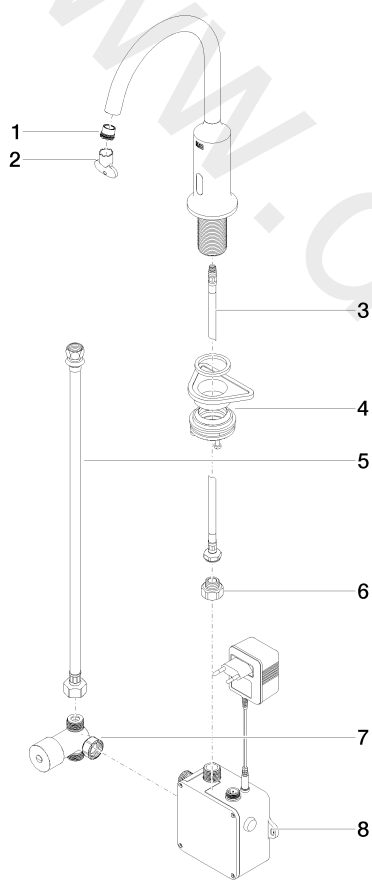

Washbasin - VAIA

Washstand fitting with electronic opening and closing function without pop-up waste

Article number: 44 521 809-33

Washbasin - VAIA

Washstand fitting with electronic opening and closing function without pop-up waste

Article number: 44 521 809-33

Spare parts list

Position	Quantity used	Item Number	Spare part	Delivery time
1	1	09 29 03 119 90	aerator	2
2	1	04 30 09 028 00 90	key	2
3	1	04 30 04 100 00 90	hose	2
4	1	04 23 10 044 08 90	fixing set	2
5	1	12 506 970 90	High pressure hoses	2
6	1	09 24 03 185-00	nipple	10
7	1	90 30 50 081 00 90	valve	2
8	1	90 10 01 247 00 90	valve box	60