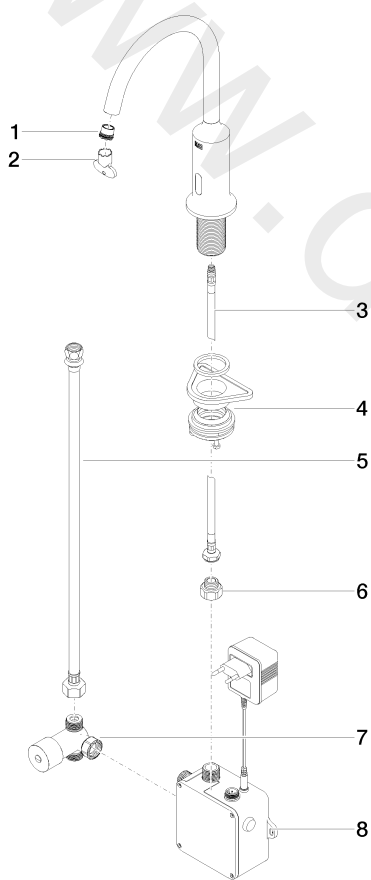

Washbasin - VAIA

Washstand fitting with electronic opening and closing function without pop-up waste

Article number: 44 521 809-10

Washbasin - VAIA

Washstand fitting with electronic opening and closing function without pop-up waste

Article number: 44 521 809-10

## Spare parts list

Position	Quantity used	Item Number	Spare part	Delivery time
1	1	09 29 03 119 90	aerator	2
2	1	04 30 09 028 00 90	key	2
3	1	04 30 04 100 00 90	hose	2
4	1	04 23 10 044 08 90	fixing set	2
5	1	12 506 970 90	High pressure hoses	2
6	1	09 24 03 185-00	nipple	10
7	1	90 30 50 081 00 90	valve	2
8	1	90 10 01 247 00 90	valve box	60