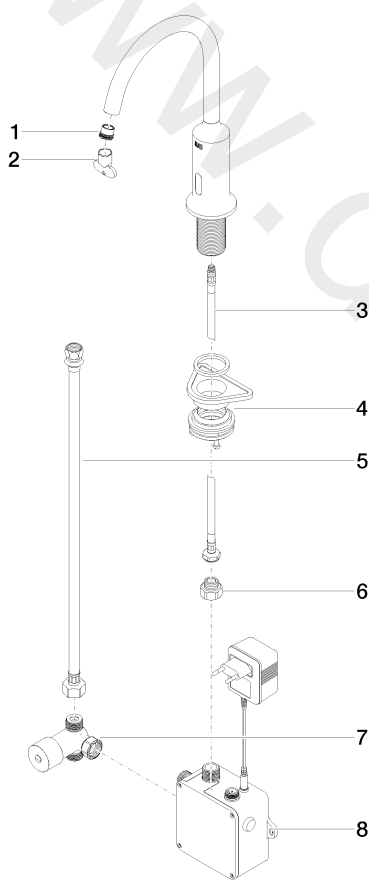

Washbasin - VAIA

Washstand fitting with electronic opening and closing function without pop-up waste

Article number: 44 521 809-08

Washbasin - VAIA

Washstand fitting with electronic opening and closing function without pop-up waste

Article number: 44 521 809-08

Spare parts list

Position	Quantity used	Item Number	Spare part	Delivery time
1	1	09 29 03 119 90	aerator	2
2	1	04 30 09 028 00 90	key	2
3	1	04 30 04 100 00 90	hose	2
4	1	04 23 10 044 08 90	fixing set	2
5	1	12 506 970 90	High pressure hoses	2
6	1	09 24 03 185-00	nipple	10
7	1	90 30 50 081 00 90	valve	2
8	1	90 10 01 247 00 90	valve box	60