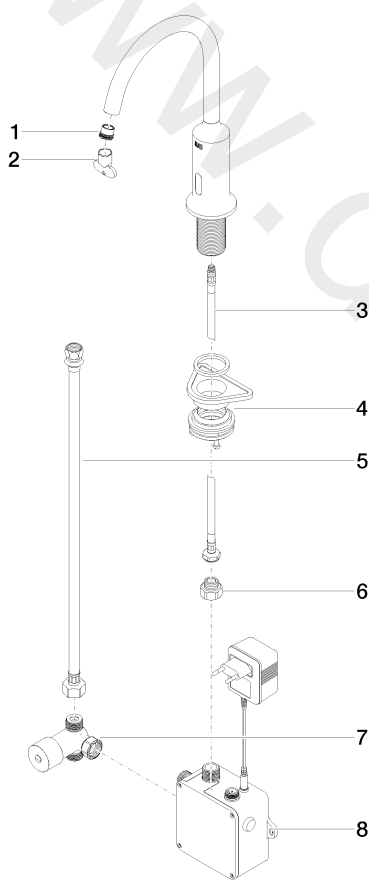

Washbasin - VAIA

Washstand fitting with electronic opening and closing function without pop-up waste

Article number: 44 521 809-06

Washbasin - VAIA

Washstand fitting with electronic opening and closing function without pop-up waste

Article number: 44 521 809-06

Spare parts list

| Position | Quantity used | Item Number | Spare part | Delivery time |
|----------|---------------|--------------------|---------------------|---------------|
| 1 | 1 | 09 29 03 119 90 | aerator | 2 |
| 2 | 1 | 04 30 09 028 00 90 | key | 2 |
| 3 | 1 | 04 30 04 100 00 90 | hose | 2 |
| 4 | 1 | 04 23 10 044 08 90 | fixing set | 2 |
| 5 | 1 | 12 506 970 90 | High pressure hoses | 2 |
| 6 | 1 | 09 24 03 185-00 | nipple | 10 |
| 7 | 1 | 90 30 50 081 00 90 | valve | 2 |
| 8 | 1 | 90 10 01 247 00 90 | valve box | 60 |