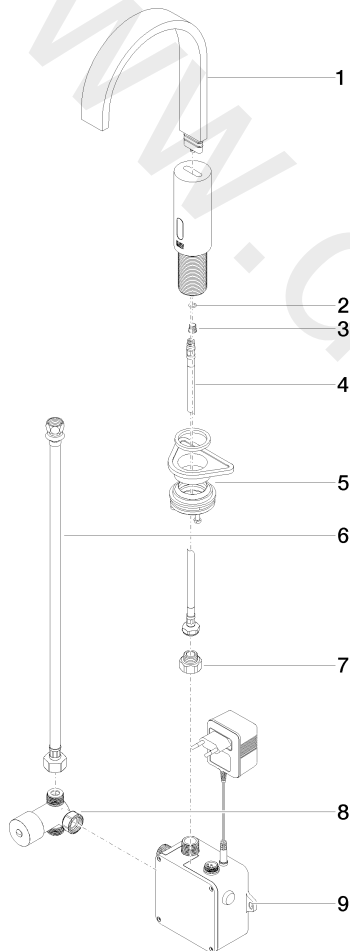

Washbasin - MEM

Washstand fitting with electronic opening and closing function without pop-up waste

Article number: 44 521 782-99

Washbasin - MEM

Washstand fitting with electronic opening and closing function without pop-up waste

Article number: 44 521 782-99

Spare parts list

Position	Quantity used	Item Number	Spare part	Delivery time
1	1	90 28 22 373 00-99	spout	30
2	1	09 14 10 132 90	seal	2
3	1	09 31 20 027 10-00	plug	10
4	2	04 30 04 100 00 90	hose	2
5	1	04 23 10 044 08 90	fixing set	2
6	1	12 506 970 90	High pressure hoses	2
7	1	09 24 03 185-00	nipple	10
8	1	90 30 50 081 00 90	valve	2
9	1	90 10 01 247 00 90	valve box	60