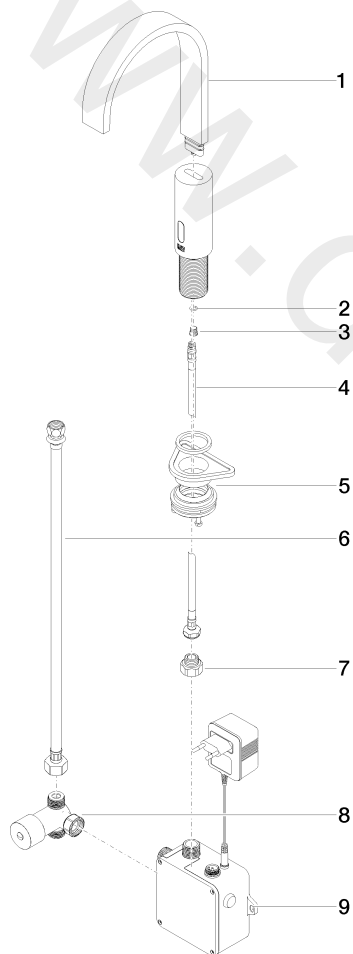

Washbasin - MEM

Washstand fitting with electronic opening and closing function without pop-up waste

Article number: 44 521 782-33

Washbasin - MEM

Washstand fitting with electronic opening and closing function without pop-up waste

Article number: 44 521 782-33

Spare parts list

Position	Quantity used	Item Number	Spare part	Delivery time
1	1	90 28 22 373 00-33	spout	30
2	1	09 14 10 132 90	seal	2
3	1	09 31 20 027 10-00	plug	10
4	2	04 30 04 100 00 90	hose	2
5	1	04 23 10 044 08 90	fixing set	2
6	1	12 506 970 90	High pressure hoses	2
7	1	09 24 03 185-00	nipple	10
8	1	90 30 50 081 00 90	valve	2
9	1	90 10 01 247 00 90	valve box	60