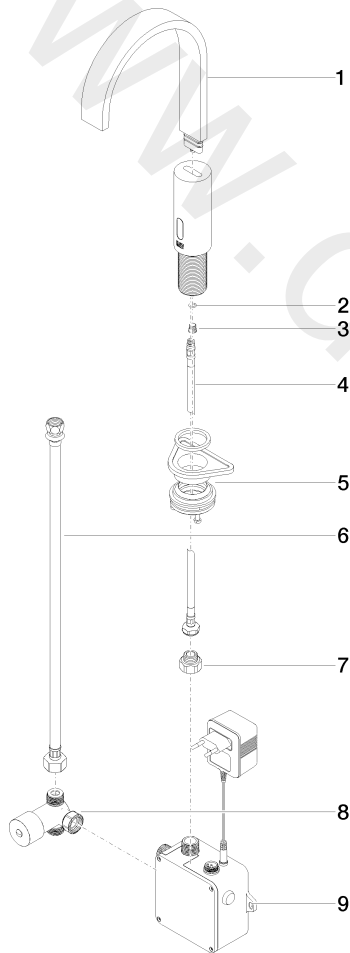

Washbasin - MEM

Washstand fitting with electronic opening and closing function without pop-up waste

Article number: 44 521 782-10

Washbasin - MEM

Washstand fitting with electronic opening and closing function without pop-up waste

Article number: 44 521 782-10

Spare parts list

Position	Quantity used	Item Number	Spare part	Delivery time
1	1	90 28 22 373 00-10	spout	40
2	1	09 14 10 132 90	seal	2
3	1	09 31 20 027 10-00	plug	10
4	2	04 30 04 100 00 90	hose	2
5	1	04 23 10 044 08 90	fixing set	2
6	1	12 506 970 90	High pressure hoses	2
7	1	09 24 03 185-00	nipple	10
8	1	90 30 50 081 00 90	valve	2
9	1	90 10 01 247 00 90	valve box	60