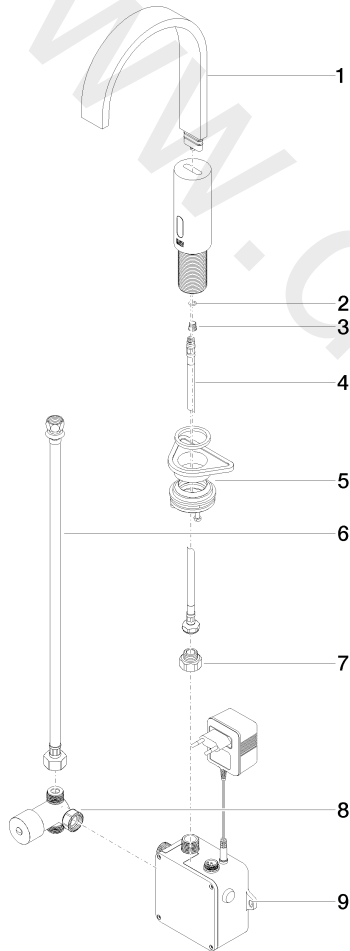

Washbasin - MEM

Washstand fitting with electronic opening and closing function without pop-up waste

Article number: 44 521 782-08

Washbasin - MEM

Washstand fitting with electronic opening and closing function without pop-up waste

Article number: 44 521 782-08

Spare parts list

Position	Quantity used	Item Number	Spare part	Delivery time
1	1	90 28 22 373 00-08	spout	20
2	1	09 14 10 132 90	seal	2
3	1	09 31 20 027 10-00	plug	10
4	2	04 30 04 100 00 90	hose	2
5	1	04 23 10 044 08 90	fixing set	2
6	1	12 506 970 90	High pressure hoses	2
7	1	09 24 03 185-00	nipple	10
8	1	90 30 50 081 00 90	valve	2
9	1	90 10 01 247 00 90	valve box	60