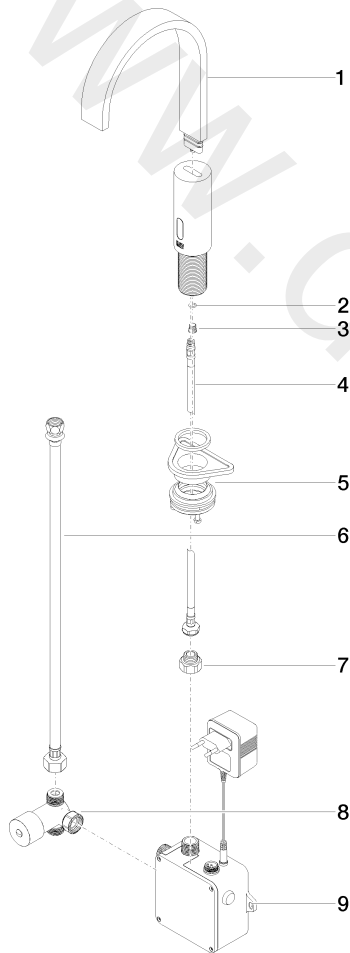

Washbasin - MEM

Washstand fitting with electronic opening and closing function without pop-up waste

Article number: 44 521 782-06

Washbasin - MEM

Washstand fitting with electronic opening and closing function without pop-up waste

Article number: 44 521 782-06

Spare parts list

Position	Quantity used	Item Number	Spare part	Delivery time
1	1	90 28 22 373 00-06	spout	10
2	1	09 14 10 132 90	seal	2
3	1	09 31 20 027 10-00	plug	10
4	2	04 30 04 100 00 90	hose	2
5	1	04 23 10 044 08 90	fixing set	2
6	1	12 506 970 90	High pressure hoses	2
7	1	09 24 03 185-00	nipple	10
8	1	90 30 50 081 00 90	valve	2
9	1	90 10 01 247 00 90	valve box	60