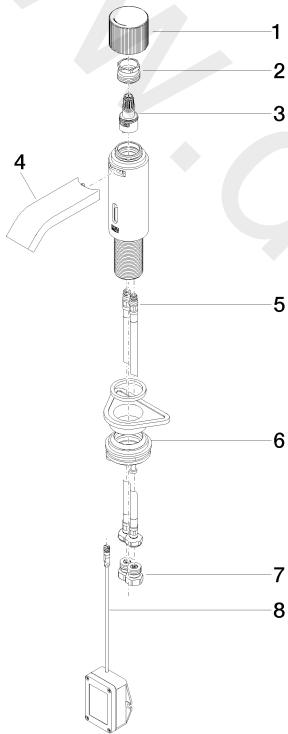

Washbasin - IMO

Washstand fitting with electronic opening and closing function without pop-up waste

Article number: 44 515 670-33

Washbasin - IMO

Washstand fitting with electronic opening and closing function without pop-up waste

Article number: 44 515 670-33

Spare parts list

Position	Quantity used	Item Number	Spare part	Delivery time
1	1	90 20 66 122 00-33	handle	30
2	1	09 24 04 565 90	nut	60
3	1	90 90 03 173 00 90	top	-
4	1	90 28 22 239 00-33	spout	30
5	2	04 30 04 100 00 90	hose	2
6	1	04 23 10 044 08 90	fixing set	2
7	2	90 24 03 314 00 90	nipple set	2
8	1	90 10 01 250 00 90	casingwithout battery	2