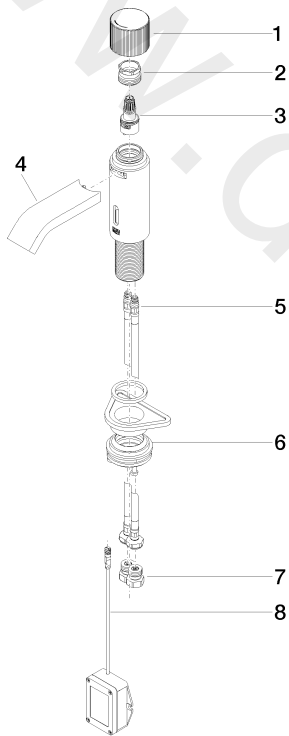

Washbasin - IMO

Washstand fitting with electronic opening and closing function without pop-up waste

Article number: 44 515 670-10

Washbasin - IMO

Washstand fitting with electronic opening and closing function without pop-up waste

Article number: 44 515 670-10

Spare parts list

Position	Quantity used	Item Number	Spare part	Delivery time
1	1	90 20 66 122 00-10	handle	40
2	1	09 24 04 565 90	nut	60
3	1	90 90 03 173 00 90	top	-
4	1	90 28 22 239 00-10	spout	40
5	2	04 30 04 100 00 90	hose	2
6	1	04 23 10 044 08 90	fixing set	2
7	2	90 24 03 314 00 90	nipple set	2
8	1	90 10 01 250 00 90	casingwithout battery	2