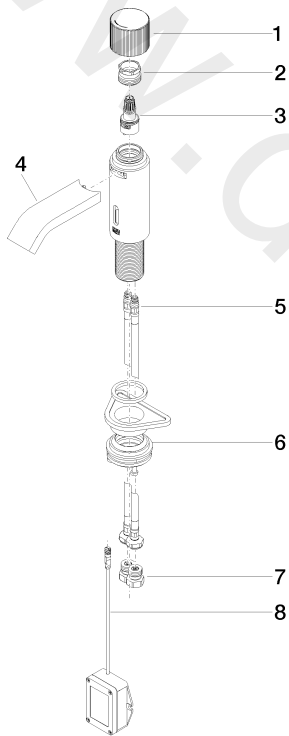

Washbasin - IMO

Washstand fitting with electronic opening and closing function without pop-up waste

Article number: 44 515 670-08

## Washbasin - IMO

Washstand fitting with electronic opening and closing function without pop-up waste

Article number: 44 515 670-08

### Spare parts list

Position	Quantity used	Item Number	Spare part	Delivery time
1	1	90 20 66 122 00-08	handle	20
2	1	09 24 04 565 90	nut	60
3	1	90 90 03 173 00 90	top	-
4	1	90 28 22 239 00-08	spout	20
5	2	04 30 04 100 00 90	hose	2
6	1	04 23 10 044 08 90	fixing set	2
7	2	90 24 03 314 00 90	nipple set	2
8	1	90 10 01 250 00 90	casingwithout battery	2