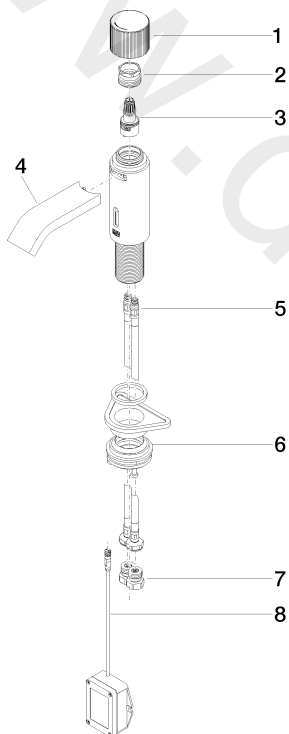

Washbasin - IMO

Washstand fitting with electronic opening and closing function without pop-up waste

Article number: 44 515 670-06

## Washbasin - IMO

Washstand fitting with electronic opening and closing function without pop-up waste

Article number: 44 515 670-06

### Spare parts list

Position	Quantity used	Item Number	Spare part	Delivery time
1	1	90 20 66 122 00-06	handle	10
2	1	09 24 04 565 90	nut	60
3	1	90 90 03 173 00 90	top	-
4	1	90 28 22 239 00-06	spout	10
5	2	04 30 04 100 00 90	hose	2
6	1	04 23 10 044 08 90	fixing set	2
7	2	90 24 03 314 00 90	nipple set	2
8	1	90 10 01 250 00 90	casingwithout battery	2