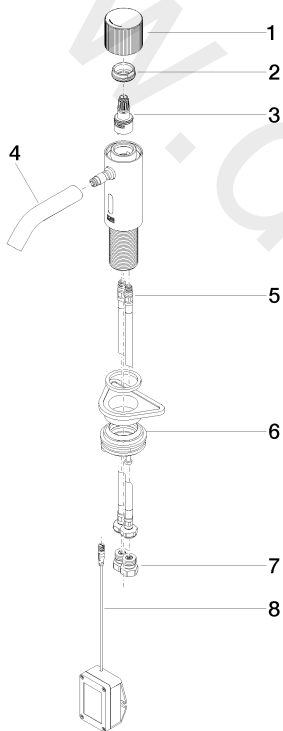

Washbasin - META

Washstand fitting with electronic opening and closing function without pop-up waste

Article number: 44 515 660-99

## Washbasin - META

Washstand fitting with electronic opening and closing function without pop-up waste

Article number: 44 515 660-99

### Spare parts list

Position	Quantity used	Item Number	Spare part	Delivery time
1	1	90 20 66 124 00-99	handle	30
2	1	09 24 04 562 90	nut	60
3	1	90 90 03 173 00 90	top	-
4	1	90 11 06 206 00-99	spout	30
5	2	04 30 04 100 00 90	hose	2
6	1	04 23 10 044 08 90	fixing set	2
7	2	90 24 03 314 00 90	nipple set	2
8	1	90 10 01 250 00 90	casingwithout battery	2