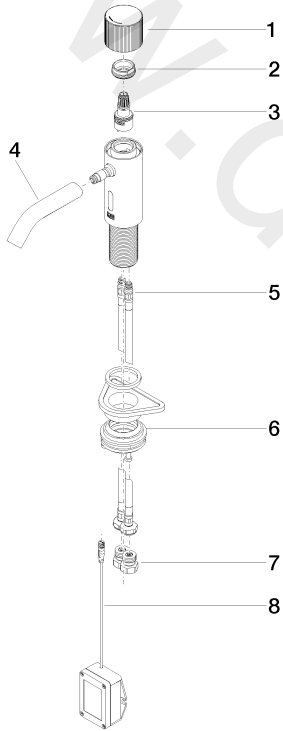

Washbasin - META

Washstand fitting with electronic opening and closing function without pop-up waste

Article number: 44 515 660-33

Washbasin - META

Washstand fitting with electronic opening and closing function without pop-up waste

Article number: 44 515 660-33

Spare parts list

Position	Quantity used	Item Number	Spare part	Delivery time
1	1	90 20 66 124 00-33	handle	30
2	1	09 24 04 562 90	nut	60
3	1	90 90 03 173 00 90	top	-
4	1	90 11 06 206 00-33	spout	30
5	2	04 30 04 100 00 90	hose	2
6	1	04 23 10 044 08 90	fixing set	2
7	2	90 24 03 314 00 90	nipple set	2
8	1	90 10 01 250 00 90	casingwithout battery	2