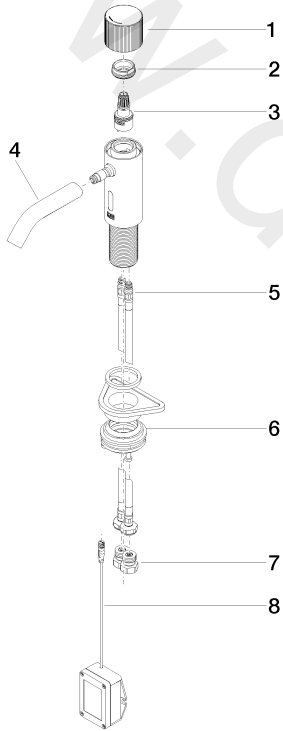

Washbasin - META

Washstand fitting with electronic opening and closing function without pop-up waste

Article number: 44 515 660-10

Washbasin - META

Washstand fitting with electronic opening and closing function without pop-up waste

Article number: 44 515 660-10

Spare parts list

Position	Quantity used	Item Number	Spare part	Delivery time
1	1	90 20 66 124 00-10	handle	40
2	1	09 24 04 562 90	nut	60
3	1	90 90 03 173 00 90	top	-
4	1	90 11 06 206 00-10	spout	40
5	2	04 30 04 100 00 90	hose	2
6	1	04 23 10 044 08 90	fixing set	2
7	2	90 24 03 314 00 90	nipple set	2
8	1	90 10 01 250 00 90	casingwithout battery	2