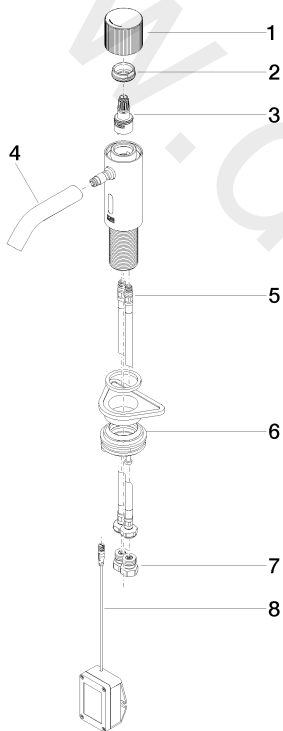

Washbasin - META

Washstand fitting with electronic opening and closing function without pop-up waste

Article number: 44 515 660-08

## Washbasin - META

Washstand fitting with electronic opening and closing function without pop-up waste

Article number: 44 515 660-08

### Spare parts list

Position	Quantity used	Item Number	Spare part	Delivery time
1	1	90 20 66 124 00-08	handle	20
2	1	09 24 04 562 90	nut	60
3	1	90 90 03 173 00 90	top	-
4	1	90 11 06 206 00-08	spout	20
5	2	04 30 04 100 00 90	hose	2
6	1	04 23 10 044 08 90	fixing set	2
7	2	90 24 03 314 00 90	nipple set	2
8	1	90 10 01 250 00 90	casingwithout battery	2