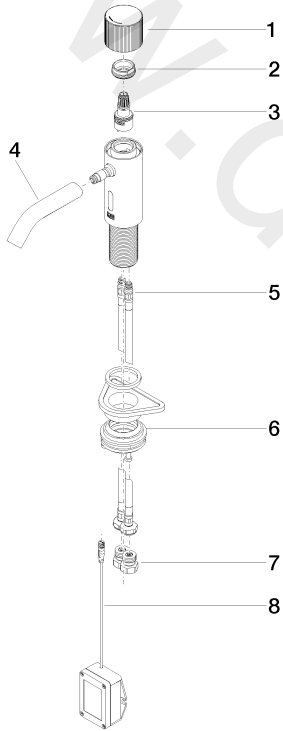

Washbasin - META

Washstand fitting with electronic opening and closing function without pop-up waste

Article number: 44 515 660-06

## Washbasin - META

Washstand fitting with electronic opening and closing function without pop-up waste

Article number: 44 515 660-06

### Spare parts list

Position	Quantity used	Item Number	Spare part	Delivery time
1	1	90 20 66 124 00-06	handle	10
2	1	09 24 04 562 90	nut	60
3	1	90 90 03 173 00 90	top	-
4	1	90 11 06 206 00-06	spout	10
5	2	04 30 04 100 00 90	hose	2
6	1	04 23 10 044 08 90	fixing set	2
7	2	90 24 03 314 00 90	nipple set	2
8	1	90 10 01 250 00 90	casingwithout battery	2