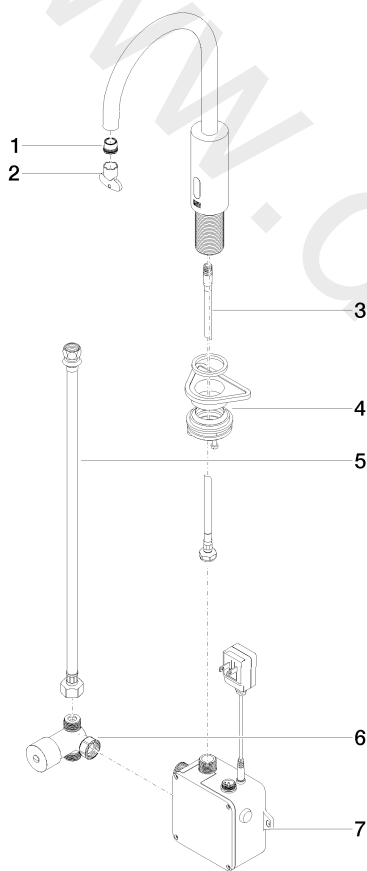

Sink - META

Lavatory Touchfree Faucet Without drain set - Chrome

Article number: 44 521 660-00 0010

Sink - META

Lavatory Touchfree Faucet Without drain set - Chrome

Article number: 44 521 660-00 0010

Spare parts list

Position	Number of units	Item Number	Spare part	Lead time
1	1	09 29 03 094 90	aerator	60
2	1	04 30 09 028 00 90	key	2
3	1	04 30 04 108 00 90	hose	60
4	1	04 23 10 044 08 90	fixing set	2
5	1	12 506 970 90	High pressure hoses -	2
6	1	90 30 50 081 00 90	valve	2
7	1	90 10 01 247 02 90	valve box	60