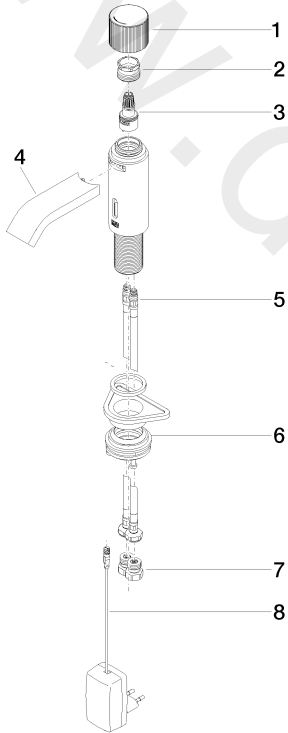

Washbasin - IMO

Washstand fitting with electronic opening and closing function without pop-up waste

Article number: 44 511 670-99

Washbasin - IMO

Washstand fitting with electronic opening and closing function without pop-up waste

Article number: 44 511 670-99

Spare parts list

Position	Quantity used	Item Number	Spare part	Delivery time
1	1	90 20 66 122 00-99	handle	30
2	1	09 24 04 565 90	nut	60
3	1	90 90 03 173 00 90	top	-
4	1	90 28 22 239 00-99	spout	30
5	2	04 30 04 100 00 90	hose	2
6	1	04 23 10 044 08 90	fixing set	2
7	2	90 24 03 314 00 90	nipple set	2
8	1	90 10 01 251 00 90	power supply	2