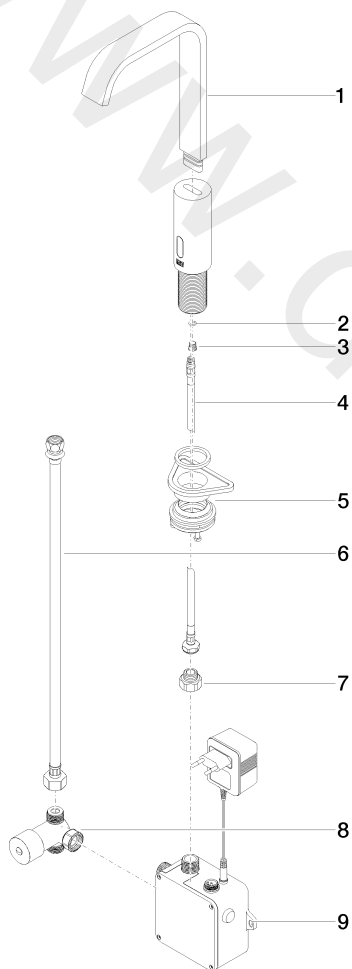

Washbasin - IMO

Washstand fitting with electronic opening and closing function without pop-up waste

Article number: 44 521 670-33

Washbasin - IMO

Washstand fitting with electronic opening and closing function without pop-up waste

Article number: 44 521 670-33

Spare parts list

Position	Quantity used	Item Number	Spare part	Delivery time
1	1	90 28 22 376 00-33	spout	30
2	1	09 14 10 132 90	seal	2
3	1	09 31 20 027 10-00	plug	10
4	1	04 30 04 100 00 90	hose	2
5	1	04 23 10 044 08 90	fixing set	2
6	1	12 506 970 90	High pressure hoses	2
7	1	09 24 03 185-00	nipple	10
8	1	90 30 50 081 00 90	valve	2
9	1	90 10 01 247 00 90	valve box	60