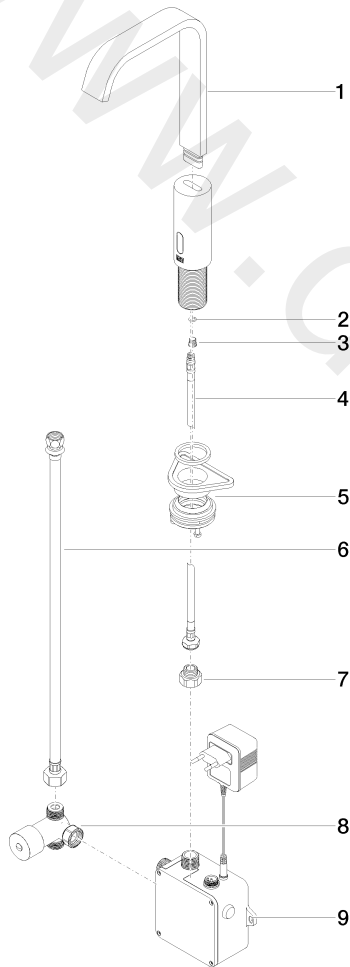

Washbasin - IMO

Washstand fitting with electronic opening and closing function without pop-up waste

Article number: 44 521 670-10

Washbasin - IMO

Washstand fitting with electronic opening and closing function without pop-up waste

Article number: 44 521 670-10

Spare parts list

Position	Quantity used	Item Number	Spare part	Delivery time
1	1	90 28 22 376 00-10	spout	40
2	1	09 14 10 132 90	seal	2
3	1	09 31 20 027 10-00	plug	10
4	1	04 30 04 100 00 90	hose	2
5	1	04 23 10 044 08 90	fixing set	2
6	1	12 506 970 90	High pressure hoses	2
7	1	09 24 03 185-00	nipple	10
8	1	90 30 50 081 00 90	valve	2
9	1	90 10 01 247 00 90	valve box	60