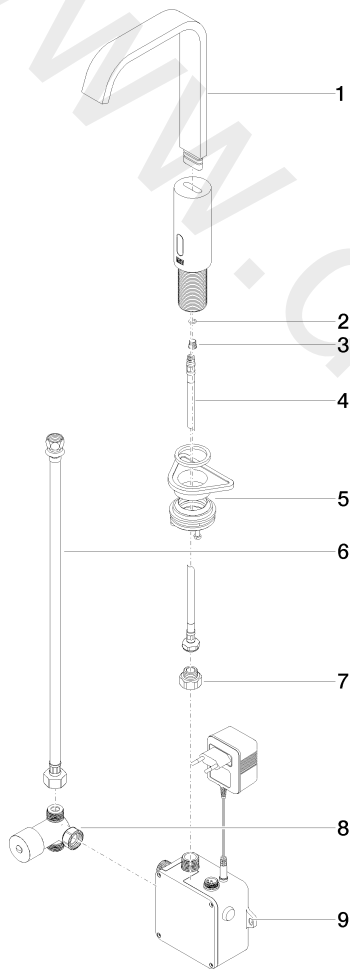

Washbasin - IMO

Washstand fitting with electronic opening and closing function without pop-up waste

Article number: 44 521 670-08

## Washbasin - IMO

Washstand fitting with electronic opening and closing function without pop-up waste

Article number: 44 521 670-08

### Spare parts list

Position	Quantity used	Item Number	Spare part	Delivery time
1	1	90 28 22 376 00-08	spout	20
2	1	09 14 10 132 90	seal	2
3	1	09 31 20 027 10-00	plug	10
4	1	04 30 04 100 00 90	hose	2
5	1	04 23 10 044 08 90	fixing set	2
6	1	12 506 970 90	High pressure hoses	2
7	1	09 24 03 185-00	nipple	10
8	1	90 30 50 081 00 90	valve	2
9	1	90 10 01 247 00 90	valve box	60