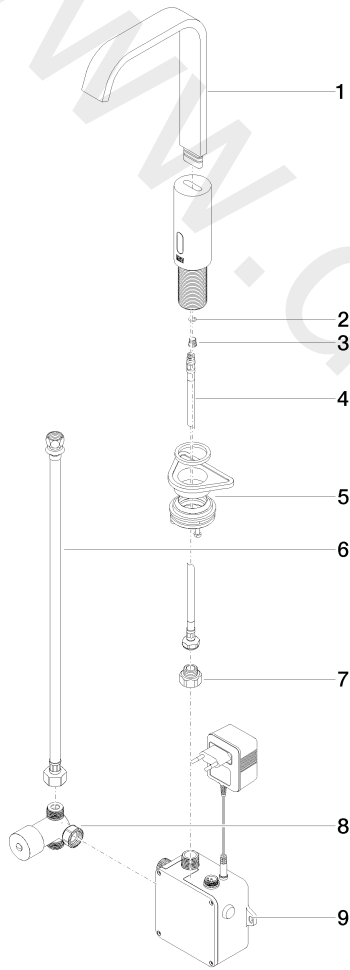

Washbasin - IMO

Washstand fitting with electronic opening and closing function without pop-up waste

Article number: 44 521 670-06

## Washbasin - IMO

Washstand fitting with electronic opening and closing function without pop-up waste

Article number: 44 521 670-06

### Spare parts list

Position	Quantity used	Item Number	Spare part	Delivery time
1	1	90 28 22 376 00-06	spout	10
2	1	09 14 10 132 90	seal	2
3	1	09 31 20 027 10-00	plug	10
4	1	04 30 04 100 00 90	hose	2
5	1	04 23 10 044 08 90	fixing set	2
6	1	12 506 970 90	High pressure hoses	2
7	1	09 24 03 185-00	nipple	10
8	1	90 30 50 081 00 90	valve	2
9	1	90 10 01 247 00 90	valve box	60