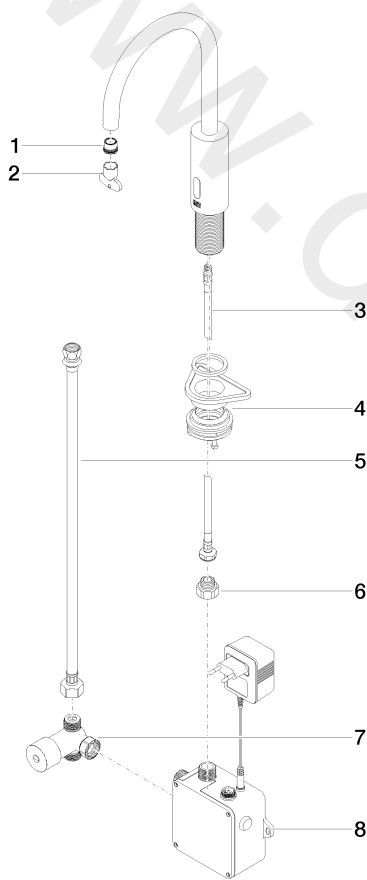

Washbasin - TARA

Washstand fitting with electronic opening and closing function without pop-up waste

Article number: 44 521 660-99

Washbasin - TARA

Washstand fitting with electronic opening and closing function without pop-up waste

Article number: 44 521 660-99

Spare parts list

Position	Quantity used	Item Number	Spare part	Delivery time
1	1	09 29 03 119 90	aerator	2
2	1	04 30 09 028 00 90	key	2
3	1	04 30 04 100 00 90	hose	2
4	1	04 23 10 044 08 90	fixing set	2
5	1	12 506 970 90	High pressure hoses	2
6	1	09 24 03 185-00	nipple	10
7	1	90 30 50 081 00 90	valve	2
8	1	90 10 01 247 00 90	valve box	60