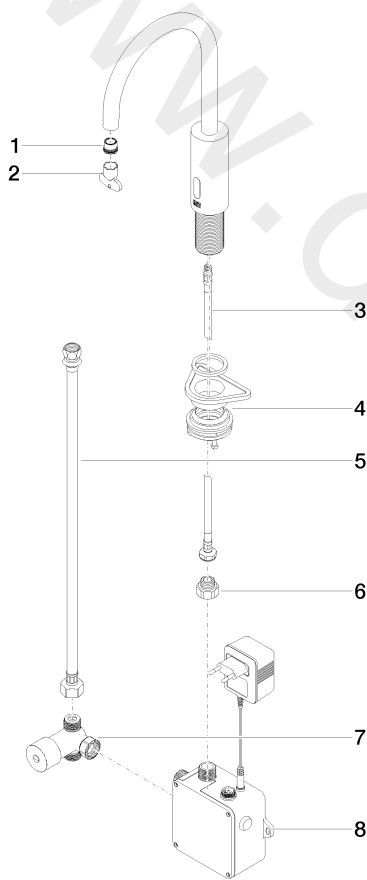

Washbasin - TARA

Washstand fitting with electronic opening and closing function without pop-up waste

Article number: 44 521 660-33

Washbasin - TARA

Washstand fitting with electronic opening and closing function without pop-up waste

Article number: 44 521 660-33

Spare parts list

Position	Quantity used	Item Number	Spare part	Delivery time
1	1	09 29 03 119 90	aerator	2
2	1	04 30 09 028 00 90	key	2
3	1	04 30 04 100 00 90	hose	2
4	1	04 23 10 044 08 90	fixing set	2
5	1	12 506 970 90	High pressure hoses	2
6	1	09 24 03 185-00	nipple	10
7	1	90 30 50 081 00 90	valve	2
8	1	90 10 01 247 00 90	valve box	60