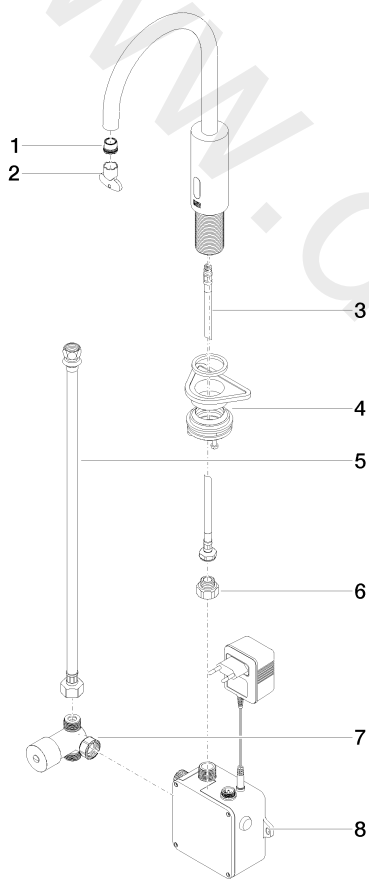

Washbasin - TARA

Washstand fitting with electronic opening and closing function without pop-up waste

Article number: 44 521 660-10

Washbasin - TARA

Washstand fitting with electronic opening and closing function without pop-up waste

Article number: 44 521 660-10

Spare parts list

Position	Quantity used	Item Number	Spare part	Delivery time
1	1	09 29 03 119 90	aerator	2
2	1	04 30 09 028 00 90	key	2
3	1	04 30 04 100 00 90	hose	2
4	1	04 23 10 044 08 90	fixing set	2
5	1	12 506 970 90	High pressure hoses	2
6	1	09 24 03 185-00	nipple	10
7	1	90 30 50 081 00 90	valve	2
8	1	90 10 01 247 00 90	valve box	60