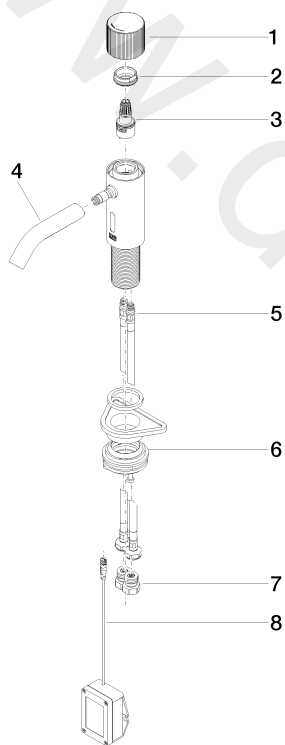

Sink - META

Lavatory Touchfree Faucet Without drain set - Chrome

Article number: 44 515 660-00 0010

## Sink - META

Lavatory Touchfree Faucet Without drain set - Chrome

Article number: 44 515 660-00 0010

### Spare parts list

Position	Number of units	Item Number	Spare part	Lead time
1	1	90 20 66 124 00-00	handle	10
2	1	09 24 04 562 90	nut	60
3	1	90 90 03 173 00 90	top	Not available anymore
4	1	90 11 06 206 02-00	spout	10
5	2	04 30 04 100 00 90	hose	2
6	1	04 23 10 044 08 90	fixing set	2
7	2	90 24 03 314 10 90	nipple set	2
8	1	90 10 01 250 00 90	casingwithout battery	2