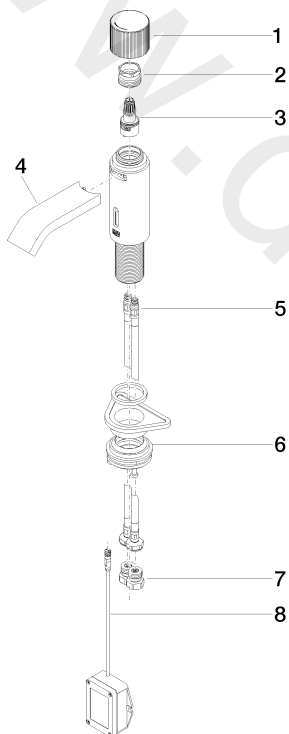

Washbasin - IMO

Washstand fitting with electronic opening and closing function without pop-up waste

Article number: 44 515 670-99

Washbasin - IMO

Washstand fitting with electronic opening and closing function without pop-up waste

Article number: 44 515 670-99

Spare parts list

Position	Quantity used	Item Number	Spare part	Delivery time
1	1	90 20 66 122 00-99	handle	30
2	1	09 24 04 565 90	nut	60
3	1	90 90 03 173 00 90	top	-
4	1	90 28 22 239 00-99	spout	30
5	2	04 30 04 100 00 90	hose	2
6	1	04 23 10 044 08 90	fixing set	2
7	2	90 24 03 314 00 90	nipple set	2
8	1	90 10 01 250 00 90	casingwithout battery	2