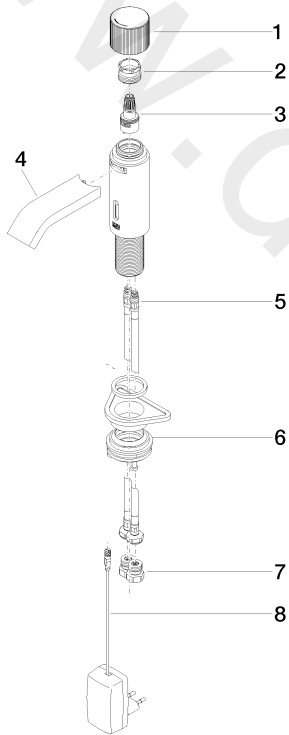

Washbasin - IMO

Washstand fitting with electronic opening and closing function without pop-up waste

Article number: 44 511 670-33

Washbasin - IMO

Washstand fitting with electronic opening and closing function without pop-up waste

Article number: 44 511 670-33

Spare parts list

Position	Quantity used	Item Number	Spare part	Delivery time
1	1	90 20 66 122 00-33	handle	30
2	1	09 24 04 565 90	nut	60
3	1	90 90 03 173 00 90	top	-
4	1	90 28 22 239 00-33	spout	30
5	2	04 30 04 100 00 90	hose	2
6	1	04 23 10 044 08 90	fixing set	2
7	2	90 24 03 314 00 90	nipple set	2
8	1	90 10 01 251 00 90	power supply	2